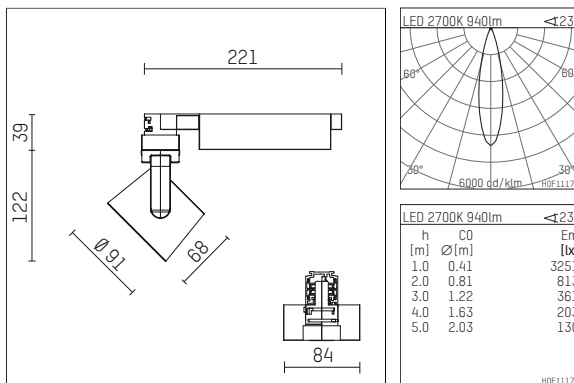

## 116 523 02 721 D | black

lo.nely 2  
spotlight  
LED | 14 W 2700 K

- spotlight lo.nely 2
- with 3 circuit DALI adapter
- for Hoffmeister control.x tracks
- circuit selection is possible while adapter is inserted into the track
- passive thermo management
- with LED 1060 lm
- colour temperature: 2700 K
- colour rendering index: CRI >90
- L90 / B10 (50.000h)
- SDCM < 2
- net luminous flux: 940 lm
- total load: 14 W
- luminous efficacy: 67,1 lm/W
- rotationsymmetrical light distribution, medium
- beam angle: 25°
- LED power unit integrated in adapter, electronic (DALI), 220-240 V, 0/50/60 Hz
- amplitude dimming
- dimming range: 100-1 %
- housing of die cast aluminium
- adapter of fibreglass reinforced thermoplastic
- safety glass, clear
- length: 221 mm, width: 84 mm, height: 122 mm
- rotatable 360°, 95° tiltable (can be fixed)
- weight: 1,1 kg
- protection rating: IP20
- protection class I
- 5 years Hoffmeister warranty
- Made in Germany
- maximum ambient temperature: 35 °C
- certificates: manufactured according to DIN VDE 0711 / EN 60598, CE
- colour: black
- 116 523 02 721 D