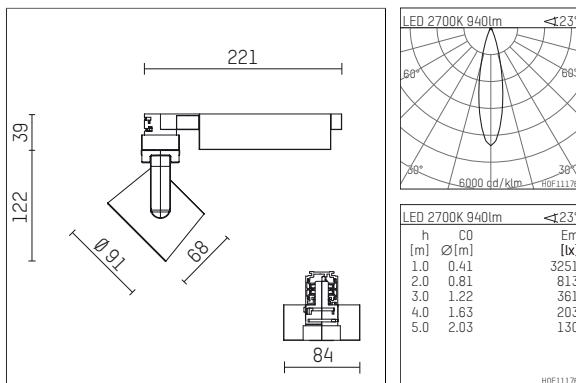

116 523 02 906 D | silver

lo.nely 2
spotlight
LED | 14 W 2700 K

- spotlight lo.nely 2
- with 3 circuit DALI adapter
- for Hoffmeister control.x tracks
- circuit selection is possible while adapter is inserted into the track
- passive thermo management
- with LED 1060 lm
- colour temperature: 2700 K
- colour rendering index: CRI >90
- L90 / B10 (50.000h)
- SDCM < 2
- net luminous flux: 940 lm
- total load: 14 W
- luminous efficacy: 67,1 lm/W
- rotationsymmetrical light distribution, medium
- beam angle: 25°
- LED power unit integrated in adapter, electronic (DALI), 220-240 V, 0/50/60 Hz
- amplitude dimming
- dimming range: 100-1 %
- housing of die cast aluminium
- adapter of fibreglass reinforced thermoplastic
- safety glass, clear
- length: 221 mm, width: 84 mm, height: 122 mm
- rotatable 360°, 95° tiltable (can be fixed)
- weight: 1,1 kg
- protection rating: IP20
- protection class I
- 5 years Hoffmeister warranty
- Made in Germany
- maximum ambient temperature: 35 ° C
- certificates: manufactured according to DIN VDE 0711 / EN 60598, CE
- colour: silver
- 116 523 02 906 D