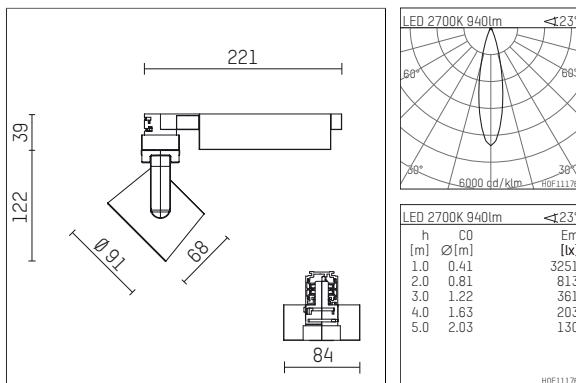

116 523 02 910 D | white

lo.nely 2
spotlight
LED | 14 W 2700 K

- spotlight lo.nely 2
- with 3 circuit DALI adapter
- for Hoffmeister control.x tracks
- circuit selection is possible while adapter is inserted into the track
- passive thermo management
- with LED 1060 lm
- colour temperature: 2700 K
- colour rendering index: CRI >90
- L90 / B10 (50.000h)
- SDCM < 2
- net luminous flux: 940 lm
- total load: 14 W
- luminous efficacy: 67,1 lm/W
- rotationsymmetrical light distribution, medium
- beam angle: 25 °
- LED power unit integrated in adapter, electronic (DALI), 220-240 V, 0/50/60 Hz
- amplitude dimming
- dimming range: 100-1 %
- housing of die cast aluminium
- adapter of fibreglass reinforced thermoplastic
- safety glass, clear
- length: 221 mm, width: 84 mm, height: 122 mm
- rotatable 360°, 95° tiltable (can be fixed)
- weight: 1,1 kg
- protection rating: IP20
- protection class I
- 5 years Hoffmeister warranty
- Made in Germany
- maximum ambient temperature: 35 ° C
- certificates: manufactured according to DIN VDE 0711 / EN 60598, CE
- colour: white (RAL9016)
- 116 523 02 910 D