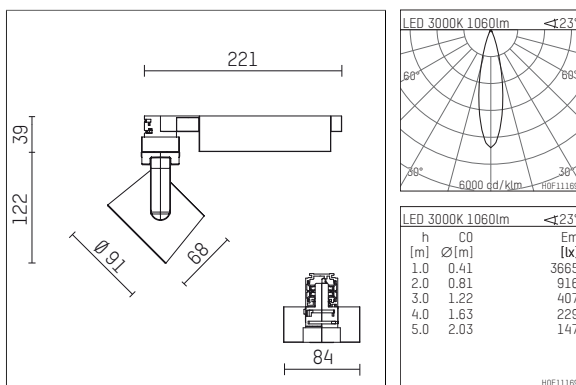

116 523 03 721 D | black

lo.nely 2
spotlight
LED | 14 W 3000 K

- spotlight lo.nely 2
- with 3 circuit DALI adapter
- for Hoffmeister control.x tracks
- circuit selection is possible while adapter is inserted into the track
- passive thermo management
- with LED 1200 lm
- colour temperature: 3000 K
- colour rendering index: CRI >90
- L90 / B10 (50.000h)
- SDCM < 2
- net luminous flux: 1060 lm
- total load: 14 W
- luminous efficacy: 75,7 lm/W
- rotationsymmetrical light distribution, medium
- beam angle: 25 °
- LED power unit integrated in adapter, electronic (DALI), 220-240 V, 0/50/60 Hz
- amplitude dimming
- dimming range: 100-1 %
- housing of die cast aluminium
- adapter of fibreglass reinforced thermoplastic
- safety glass, clear
- length: 221 mm, width: 84 mm, height: 122 mm
- rotatable 360°, 95° tiltable (can be fixed)
- weight: 1,1 kg
- protection rating: IP20
- protection class I
- 5 years Hoffmeister warranty
- Made in Germany
- maximum ambient temperature: 35 ° C
- certificates: manufactured according to DIN VDE 0711 / EN 60598, CE
- colour: black
- 116 523 03 721 D