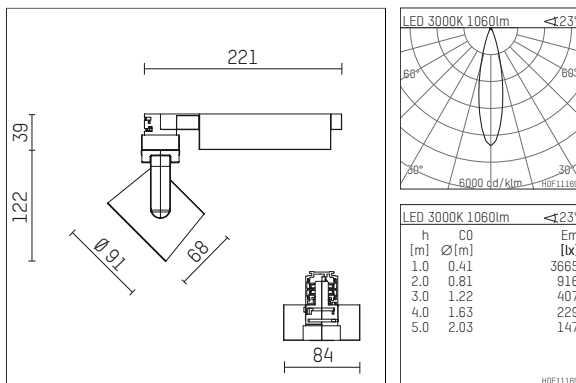

## 116 523 03 906 D | silver

lo.nely 2  
spotlight  
LED | 14 W 3000 K

- spotlight lo.nely 2
- with 3 circuit DALI adapter
- for Hoffmeister control.x tracks
- circuit selection is possible while adapter is inserted into the track
- passive thermo management
- with LED 1200 lm
- colour temperature: 3000 K
- colour rendering index: CRI >90
- L90 / B10 (50.000h)
- SDCM < 2
- net luminous flux: 1060 lm
- total load: 14 W
- luminous efficacy: 75,7 lm/W
- rotationsymmetrical light distribution, medium
- beam angle: 25 °
- LED power unit integrated in adapter, electronic (DALI), 220-240 V, 0/50/60 Hz
- amplitude dimming
- dimming range: 100-1 %
- housing of die cast aluminium
- adapter of fibreglass reinforced thermoplastic
- safety glass, clear
- length: 221 mm, width: 84 mm, height: 122 mm
- rotatable 360°, 95° tiltable (can be fixed)
- weight: 1,1 kg
- protection rating: IP20
- protection class I
- 5 years Hoffmeister warranty
- Made in Germany
- maximum ambient temperature: 35 ° C
- certificates: manufactured according to DIN VDE 0711 / EN 60598, CE
- colour: silver
- 116 523 03 906 D