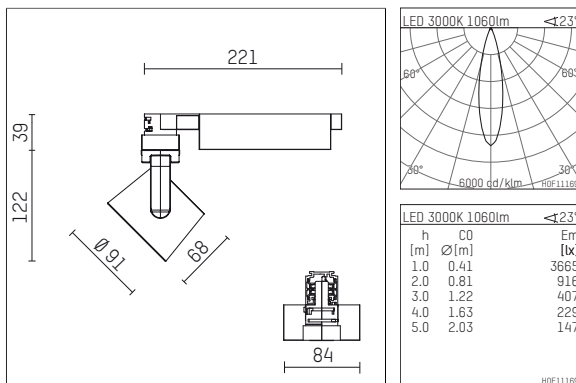

116 523 03 910 D | white

lo.nely 2
spotlight
LED | 14 W 3000 K

- spotlight lo.nely 2
- with 3 circuit DALI adapter
- for Hoffmeister control.x tracks
- circuit selection is possible while adapter is inserted into the track
- passive thermo management
- with LED 1200 lm
- colour temperature: 3000 K
- colour rendering index: CRI >90
- L90 / B10 (50.000h)
- SDCM < 2
- net luminous flux: 1060 lm
- total load: 14 W
- luminous efficacy: 75,7 lm/W
- rotationsymmetrical light distribution, medium
- beam angle: 25 °
- LED power unit integrated in adapter, electronic (DALI), 220-240 V, 0/50/60 Hz
- amplitude dimming
- dimming range: 100-1 %
- housing of die cast aluminium
- adapter of fibreglass reinforced thermoplastic
- safety glass, clear
- length: 221 mm, width: 84 mm, height: 122 mm
- rotatable 360°, 95° tiltable (can be fixed)
- weight: 1,1 kg
- protection rating: IP20
- protection class I
- 5 years Hoffmeister warranty
- Made in Germany
- maximum ambient temperature: 35 ° C
- certificates: manufactured according to DIN VDE 0711 / EN 60598, CE
- colour: white (RAL9016)
- 116 523 03 910 D