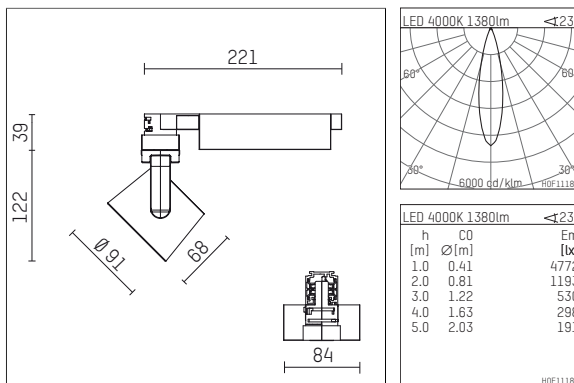

## 116 523 04 721 D | black

lo.nely 2  
spotlight  
LED | 14 W 4000 K

- spotlight lo.nely 2
- with 3 circuit DALI adapter
- for Hoffmeister control.x tracks
- circuit selection is possible while adapter is inserted into the track
- passive thermo management
- with LED 1560 lm
- colour temperature: 4000 K
- colour rendering index: CRI >80
- L90 / B10 (50.000h)
- SDCM < 2
- net luminous flux: 1380 lm
- total load: 14 W
- luminous efficacy: 98,6 lm/W
- rotationsymmetrical light distribution, medium
- beam angle: 25 °
- LED power unit integrated in adapter, electronic (DALI), 220-240 V, 0/50/60 Hz
- amplitude dimming
- dimming range: 100-1 %
- housing of die cast aluminium
- adapter of fibreglass reinforced thermoplastic
- safety glass, clear
- length: 221 mm, width: 84 mm, height: 122 mm
- rotatable 360°, 95° tiltable (can be fixed)
- weight: 1,1 kg
- protection rating: IP20
- protection class I
- 5 years Hoffmeister warranty
- Made in Germany
- maximum ambient temperature: 35 ° C
- certificates: manufactured according to DIN VDE 0711 / EN 60598, CE
- colour: black
- 116 523 04 721 D

## Optional accessories

description accessory general	dimensions in mm	item number	pic.-No.
antiglare flaps for spotlights gin.a, gin.o and lo.nely size 2		103438	01
connection ring suitable for attachment of accessories for spotlights gin.a, gin.o and lo.nely size 2		103447	02
tube screen suitable for attachment of accessories for spotlights gin.a, gin.o and lo.nely size 2		103444	03
connection tube with cross louver suitable for attachment of accessories for spotlights gin.a, gin.o and lo.nely size 2		103441	04
visor suitable for attachment of accessories for spotlights gin.a, gin.o and lo.nely size 2		104750	05