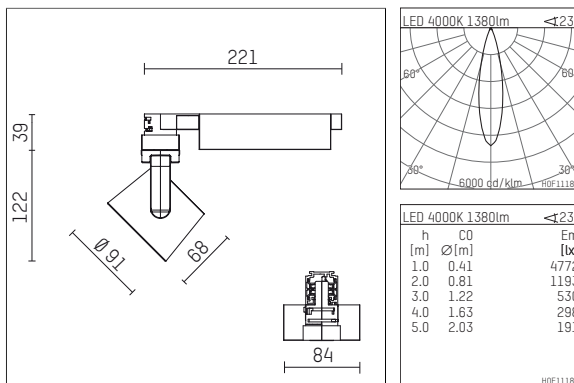

## 116 523 04 906 D | silver

lo.nely 2  
spotlight  
LED | 14 W 4000 K

- spotlight lo.nely 2
- with 3 circuit DALI adapter
- for Hoffmeister control.x tracks
- circuit selection is possible while adapter is inserted into the track
- passive thermo management
- with LED 1560 lm
- colour temperature: 4000 K
- colour rendering index: CRI >80
- L90 / B10 (50.000h)
- SDCM < 2
- net luminous flux: 1380 lm
- total load: 14 W
- luminous efficacy: 98,6 lm/W
- rotationsymmetrical light distribution, medium
- beam angle: 25 °
- LED power unit integrated in adapter, electronic (DALI), 220-240 V, 0/50/60 Hz
- amplitude dimming
- dimming range: 100-1 %
- housing of die cast aluminium
- adapter of fibreglass reinforced thermoplastic
- safety glass, clear
- length: 221 mm, width: 84 mm, height: 122 mm
- rotatable 360°, 95° tiltable (can be fixed)
- weight: 1,1 kg
- protection rating: IP20
- protection class I
- 5 years Hoffmeister warranty
- Made in Germany
- maximum ambient temperature: 35 ° C
- certificates: manufactured according to DIN VDE 0711 / EN 60598, CE
- colour: silver
- 116 523 04 906 D