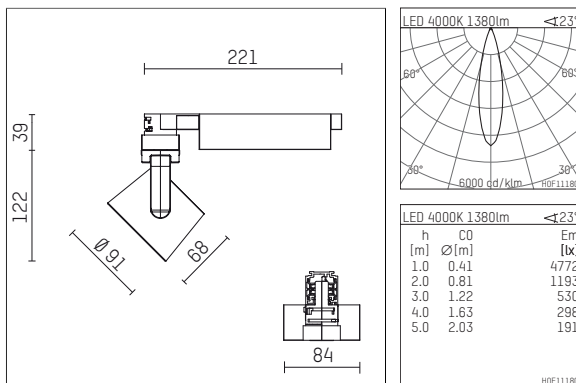

116 523 04 910 D | white

lo.nely 2
spotlight
LED | 14 W 4000 K

- spotlight lo.nely 2
- with 3 circuit DALI adapter
- for Hoffmeister control.x tracks
- circuit selection is possible while adapter is inserted into the track
- passive thermo management
- with LED 1560 lm
- colour temperature: 4000 K
- colour rendering index: CRI >80
- L90 / B10 (50.000h)
- SDCM < 2
- net luminous flux: 1380 lm
- total load: 14 W
- luminous efficacy: 98,6 lm/W
- rotationsymmetrical light distribution, medium
- beam angle: 25 °
- LED power unit integrated in adapter, electronic (DALI), 220-240 V, 0/50/60 Hz
- amplitude dimming
- dimming range: 100-1 %
- housing of die cast aluminium
- adapter of fibreglass reinforced thermoplastic
- safety glass, clear
- length: 221 mm, width: 84 mm, height: 122 mm
- rotatable 360°, 95° tiltable (can be fixed)
- weight: 1,1 kg
- protection rating: IP20
- protection class I
- 5 years Hoffmeister warranty
- Made in Germany
- maximum ambient temperature: 35 ° C
- certificates: manufactured according to DIN VDE 0711 / EN 60598, CE
- colour: white (RAL9016)
- 116 523 04 910 D