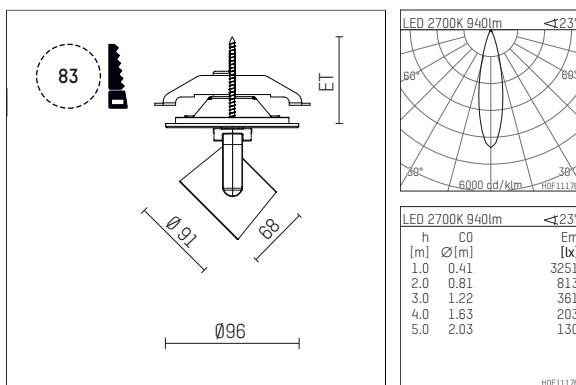

11652312 721-PA | black

lo.nely 2
spotlight
LED | 14 W 2700 K

- spotlight lo.nely 2
- with recessed mounting plate
- for recessed installation into wall or ceiling
- passive thermo management
- with LED 1060 lm
- colour temperature: 2700 K
- colour rendering index: CRI >90
- L90 / B10 (50.000h)
- SDCM < 2
- net luminous flux: 940 lm
- total load: 14 W
- luminous efficacy: 67,1 lm/W
- rotationsymmetrical light distribution, medium
- beam angle: 25 °
- with external LED power unit, electronic, 220-240 V, 50/60 Hz
- Dimming with external dimmers possible (trailing-edge and leading-edge)
- power supply: supply cord with plug connection 2x5x2,5 mm², length: 360 mm
- housing of die cast aluminium
- safety glass, clear
- ceiling plate of die cast aluminium
- diameter: 96 mm, recessing diameter: 83 mm
- recessing depth: 63 mm, ceiling thickness: 1-45 mm
- rotatable 360°, 95° tiltable (can be fixed)
- weight: 1,3 kg
- protection rating: IP20
- protection class I
- 5 years Hoffmeister warranty
- Made in Germany
- maximum ambient temperature: 35 ° C
- certificates: manufactured according to DIN VDE 0711 / EN 60598, CE
- colour: black
- 11652312 721-PA