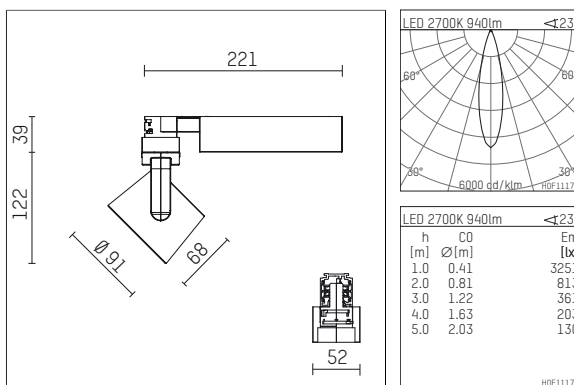

**116 523 12 721 | black**

lo.nely 2  
spotlight  
LED | 14 W 2700 K

- spotlight lo.nely 2
- with 3 circuit universal adapter
- for Hoffmeister control.x tracks
- circuit selection is possible while adapter is inserted into the track
- passive thermo management
- with LED 1060 lm
- colour temperature: 2700 K
- colour rendering index: CRI >90
- L90 / B10 (50.000h)
- SDCM < 2
- net luminous flux: 940 lm
- total load: 14 W
- luminous efficacy: 67,1 lm/W
- rotationsymmetrical light distribution, medium
- beam angle: 25 °
- LED power unit integrated in adapter, electronic (POTI), 220-240 V, 0/50/60 Hz
- amplitude dimming
- adapter with integrated potentiometer
- dimming range: 100-0,1 %
- housing of die cast aluminium
- adapter of fibreglass reinforced thermoplastic
- safety glass, clear
- length: 221 mm, width: 52 mm, height: 122 mm
- rotatable 360°, 95° tiltable (can be fixed)
- weight: 1,1 kg
- protection rating: IP20
- protection class I
- 5 years Hoffmeister warranty
- Made in Germany
- maximum ambient temperature: 35 ° C
- certificates: manufactured according to DIN VDE 0711 / EN 60598, CE
- colour: black
- 116 523 12 721