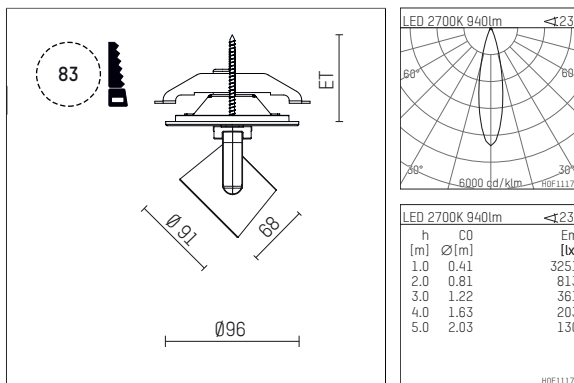

## 11652312 906-PA | silver

lo.nely 2  
spotlight  
LED | 14 W 2700 K

- spotlight lo.nely 2
- with recessed mounting plate
- for recessed installation into wall or ceiling
- passive thermo management
- with LED 1060 lm
- colour temperature: 2700 K
- colour rendering index: CRI >90
- L90 / B10 (50.000h)
- SDCM < 2
- net luminous flux: 940 lm
- total load: 14 W
- luminous efficacy: 67,1 lm/W
- rotationsymmetrical light distribution, medium
- beam angle: 25 °
- with external LED power unit, electronic, 220-240 V, 50/60 Hz
- Dimming with external dimmers possible (trailing-edge and leading-edge)
- power supply: supply cord with plug connection 2x5x2,5 mm², length: 360 mm
- housing of die cast aluminium
- safety glass, clear
- ceiling plate of die cast aluminium
- diameter: 96 mm, recessing diameter: 83 mm
- recessing depth: 63 mm, ceiling thickness: 1-45 mm
- rotatable 360°, 95° tiltable (can be fixed)
- weight: 1,3 kg
- protection rating: IP20
- protection class I
- 5 years Hoffmeister warranty
- Made in Germany
- maximum ambient temperature: 35 ° C
- certificates: manufactured according to DIN VDE 0711 / EN 60598, CE
- colour: silver
- 11652312 906-PA