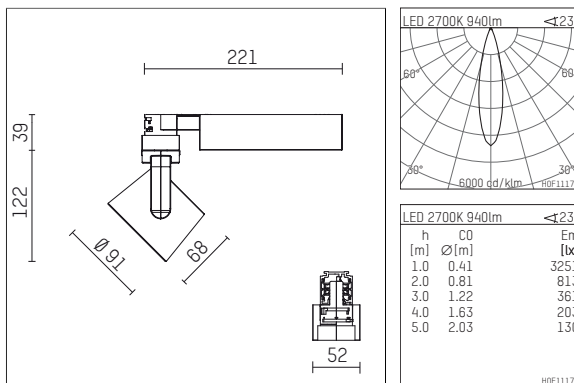

116 523 12 906 | silver

lo.nely 2
spotlight
LED | 14 W 2700 K

- spotlight lo.nely 2
- with 3 circuit universal adapter
- for Hoffmeister control.x tracks
- circuit selection is possible while adapter is inserted into the track
- passive thermo management
- with LED 1060 lm
- colour temperature: 2700 K
- colour rendering index: CRI >90
- L90 / B10 (50.000h)
- SDCM < 2
- net luminous flux: 940 lm
- total load: 14 W
- luminous efficacy: 67,1 lm/W
- rotationsymmetrical light distribution, medium
- beam angle: 25 °
- LED power unit integrated in adapter, electronic (POTI), 220-240 V, 0/50/60 Hz
- amplitude dimming
- adapter with integrated potentiometer
- dimming range: 100-0,1 %
- housing of die cast aluminium
- adapter of fibreglass reinforced thermoplastic
- safety glass, clear
- length: 221 mm, width: 52 mm, height: 122 mm
- rotatable 360°, 95° tilttable (can be fixed)
- weight: 1,1 kg
- protection rating: IP20
- protection class I
- 5 years Hoffmeister warranty
- Made in Germany
- maximum ambient temperature: 35 ° C
- certificates: manufactured according to DIN VDE 0711 / EN 60598, CE
- colour: silver
- 116 523 12 906