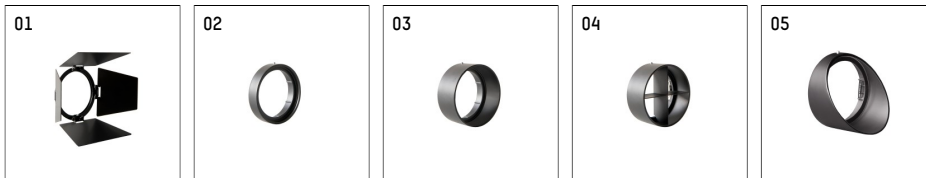

116 523 12 906

accessory

Optional accessories

description accessory general	dimensions in mm	item number	pic.-No.
antiglare flaps for spotlights gin.a, gin.o and lo.nely size 2		103438	01
connection ring suitable for attachment of accessories for spotlights gin.a, gin.o and lo.nely size 2		103445	02
tube screen suitable for attachment of accessories for spotlights gin.a, gin.o and lo.nely size 2		103442	03
connection tube with cross louver suitable for attachment of accessories for spotlights gin.a, gin.o and lo.nely size 2		103439	04
visor suitable for attachment of accessories for spotlights gin.a, gin.o and lo.nely size 2		104748	05

Additional optional accessory components

description accessory general	dimensions in mm	item number	pic.-No.
soft.shape lens for spotlights gin.a, gin.o and lo.nely size 2	∅: 74	104228	01
soft.spot lens for spotlights gin.a, gin.o and lo.nely size 2	∅: 74	103461	01
sculpture lens for spotlights gin.a, gin.o and lo.nely size 2	∅: 74	103460	02
prismatic glass for spotlights gin.a, gin.o and lo.nely size 2	∅: 74	104915	03
honeycomb louver for spotlights gin.a, gin.o and lo.nely size 2		103448	04
Dichroitic conversion filter daylight filter, conversion from 3000K to 5000K for spotlights gin.a, gin.o and lo.nely size 2	∅: 74	103459	05
Dichroitic conversion filter neutral filter, conversion from 3000K to 4000K for spotlights gin.a, gin.o and lo.nely size 2	∅: 74	103458	06
Dichroitic conversion filter warm tone filter, conversion from 3000K to 2400K for spotlights gin.a, gin.o and lo.nely size 2	∅: 74	103457	07