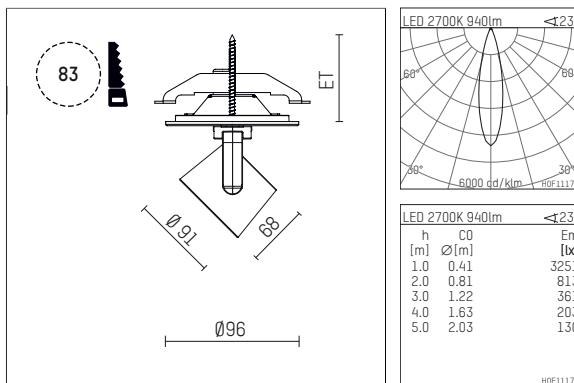

## 11652312 910-PA | white

lo.nely 2  
spotlight  
LED | 14 W 2700 K

- spotlight lo.nely 2
- with recessed mounting plate
- for recessed installation into wall or ceiling
- passive thermo management
- with LED 1060 lm
- colour temperature: 2700 K
- colour rendering index: CRI >90
- L90 / B10 (50.000h)
- SDCM < 2
- net luminous flux: 940 lm
- total load: 14 W
- luminous efficacy: 67,1 lm/W
- rotationsymmetrical light distribution, medium
- beam angle: 25 °
- with external LED power unit, electronic, 220-240 V, 50/60 Hz
- Dimming with external dimmers possible (trailing-edge and leading-edge)
- power supply: supply cord with plug connection 2x5x2,5 mm², length: 360 mm
- housing of die cast aluminium
- safety glass, clear
- ceiling plate of die cast aluminium
- diameter: 96 mm, recessing diameter: 83 mm
- recessing depth: 63 mm, ceiling thickness: 1-45 mm
- rotatable 360°, 95° tiltable (can be fixed)
- weight: 1,3 kg
- protection rating: IP20
- protection class I
- 5 years Hoffmeister warranty
- Made in Germany
- maximum ambient temperature: 35 ° C
- certificates: manufactured according to DIN VDE 0711 / EN 60598, CE
- colour: white (RAL9016)
- 11652312 910-PA