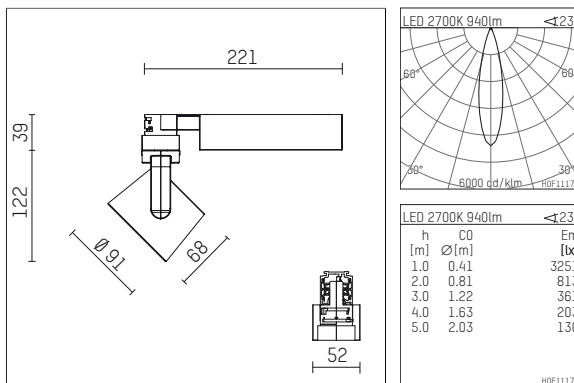

116 523 12 910 | white

lo.nely 2
spotlight
LED | 14 W 2700 K

- spotlight lo.nely 2
- with 3 circuit universal adapter
- for Hoffmeister control.x tracks
- circuit selection is possible while adapter is inserted into the track
- passive thermo management
- with LED 1060 lm
- colour temperature: 2700 K
- colour rendering index: CRI >90
- L90 / B10 (50.000h)
- SDCM < 2
- net luminous flux: 940 lm
- total load: 14 W
- luminous efficacy: 67,1 lm/W
- rotationsymmetrical light distribution, medium
- beam angle: 25 °
- LED power unit integrated in adapter, electronic (POTI), 220-240 V, 0/50/60 Hz
- amplitude dimming
- adapter with integrated potentiometer
- dimming range: 100-0,1 %
- housing of die cast aluminium
- adapter of fibreglass reinforced thermoplastic
- safety glass, clear
- length: 221 mm, width: 52 mm, height: 122 mm
- rotatable 360°, 95° tiltable (can be fixed)
- weight: 1,1 kg
- protection rating: IP20
- protection class I
- 5 years Hoffmeister warranty
- Made in Germany
- maximum ambient temperature: 35 ° C
- certificates: manufactured according to DIN VDE 0711 / EN 60598, CE
- colour: white (RAL9016)
- 116 523 12 910