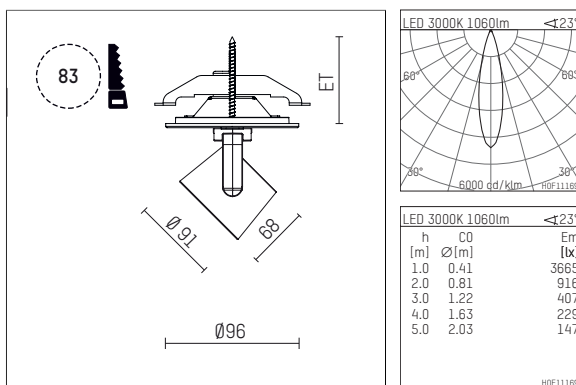

## 11652313 721-PA | black

lo.nely 2  
spotlight  
LED | 14 W 3000 K

- spotlight lo.nely 2
- with recessed mounting plate
- for recessed installation into wall or ceiling
- passive thermo management
- with LED 1200 lm
- colour temperature: 3000 K
- colour rendering index: CRI >90
- L90 / B10 (50.000h)
- SDCM < 2
- net luminous flux: 1060 lm
- total load: 14 W
- luminous efficacy: 75,7 lm/W
- rotationsymmetrical light distribution, medium
- beam angle: 25 °
- with external LED power unit, electronic, 220-240 V, 50/60 Hz
- Dimming with external dimmers possible (trailing-edge and leading-edge)
- power supply: supply cord with plug connection 2x5x2,5 mm², length: 360 mm
- housing of die cast aluminium
- safety glass, clear
- ceiling plate of die cast aluminium
- diameter: 96 mm, recessing diameter: 83 mm
- recessing depth: 63 mm, ceiling thickness: 1-45 mm
- rotatable 360°, 95° tiltable (can be fixed)
- weight: 1,3 kg
- protection rating: IP20
- protection class I
- 5 years Hoffmeister warranty
- Made in Germany
- maximum ambient temperature: 35 ° C
- certificates: manufactured according to DIN VDE 0711 / EN 60598, CE
- colour: black
- 11652313 721-PA