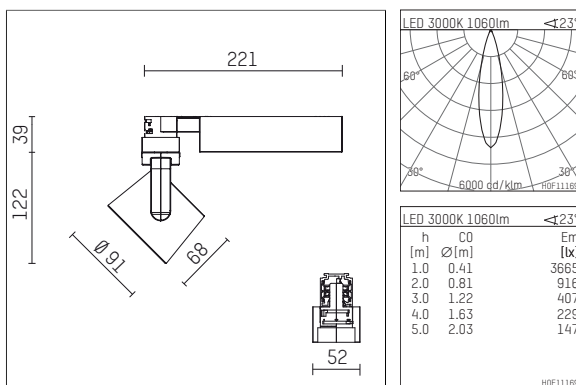

**116 523 13 721 | black**

lo.nely 2  
spotlight  
LED | 14 W 3000 K

- spotlight lo.nely 2
- with 3 circuit universal adapter
- for Hoffmeister control.x tracks
- circuit selection is possible while adapter is inserted into the track
- passive thermo management
- with LED 1200 lm
- colour temperature: 3000 K
- colour rendering index: CRI >90
- L90 / B10 (50.000h)
- SDCM < 2
- net luminous flux: 1060 lm
- total load: 14 W
- luminous efficacy: 75,7 lm/W
- rotationsymmetrical light distribution, medium
- beam angle: 25 °
- LED power unit integrated in adapter, electronic (POTI), 220-240 V, 0/50/60 Hz
- amplitude dimming
- adapter with integrated potentiometer
- dimming range: 100-0,1 %
- housing of die cast aluminium
- adapter of fibreglass reinforced thermoplastic
- safety glass, clear
- length: 221 mm, width: 52 mm, height: 122 mm
- rotatable 360°, 95° tiltable (can be fixed)
- weight: 1,1 kg
- protection rating: IP20
- protection class I
- 5 years Hoffmeister warranty
- Made in Germany
- maximum ambient temperature: 35 ° C
- certificates: manufactured according to DIN VDE 0711 / EN 60598, CE
- colour: black
- 116 523 13 721