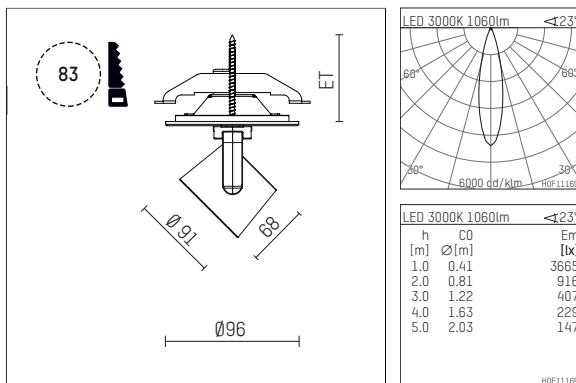

## 11652313 906-PA | silver

lo.nely 2  
spotlight  
LED | 14 W 3000 K

- spotlight lo.nely 2
- with recessed mounting plate
- for recessed installation into wall or ceiling
- passive thermo management
- with LED 1200 lm
- colour temperature: 3000 K
- colour rendering index: CRI >90
- L90 / B10 (50.000h)
- SDCM < 2
- net luminous flux: 1060 lm
- total load: 14 W
- luminous efficacy: 75,7 lm/W
- rotationsymmetrical light distribution, medium
- beam angle: 25 °
- with external LED power unit, electronic, 220-240 V, 50/60 Hz
- Dimming with external dimmers possible (trailing-edge and leading-edge)
- power supply: supply cord with plug connection 2x5x2,5 mm², length: 360 mm
- housing of die cast aluminium
- safety glass, clear
- ceiling plate of die cast aluminium
- diameter: 96 mm, recessing diameter: 83 mm
- recessing depth: 63 mm, ceiling thickness: 1-45 mm
- rotatable 360°, 95° tiltable (can be fixed)
- weight: 1,3 kg
- protection rating: IP20
- protection class I
- 5 years Hoffmeister warranty
- Made in Germany
- maximum ambient temperature: 35 ° C
- certificates: manufactured according to DIN VDE 0711 / EN 60598, CE
- colour: silver
- 11652313 906-PA