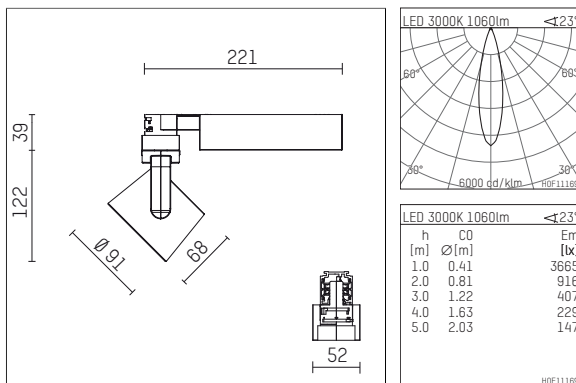

116 523 13 906 | silver

lo.nely 2
spotlight
LED | 14 W 3000 K

- spotlight lo.nely 2
- with 3 circuit universal adapter
- for Hoffmeister control.x tracks
- circuit selection is possible while adapter is inserted into the track
- passive thermo management
- with LED 1200 lm
- colour temperature: 3000 K
- colour rendering index: CRI >90
- L90 / B10 (50.000h)
- SDCM < 2
- net luminous flux: 1060 lm
- total load: 14 W
- luminous efficacy: 75,7 lm/W
- rotationsymmetrical light distribution, medium
- beam angle: 25 °
- LED power unit integrated in adapter, electronic (POTI), 220-240 V, 0/50/60 Hz
- amplitude dimming
- adapter with integrated potentiometer
- dimming range: 100-0,1 %
- housing of die cast aluminium
- adapter of fibreglass reinforced thermoplastic
- safety glass, clear
- length: 221 mm, width: 52 mm, height: 122 mm
- rotatable 360°, 95° tiltable (can be fixed)
- weight: 1,1 kg
- protection rating: IP20
- protection class I
- 5 years Hoffmeister warranty
- Made in Germany
- maximum ambient temperature: 35 ° C
- certificates: manufactured according to DIN VDE 0711 / EN 60598, CE
- colour: silver
- 116 523 13 906