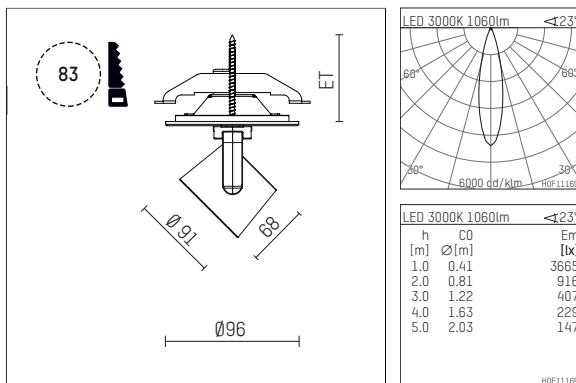

11652313 910-PA | white

lo.nely 2
spotlight
LED | 14 W 3000 K

- spotlight lo.nely 2
- with recessed mounting plate
- for recessed installation into wall or ceiling
- passive thermo management
- with LED 1200 lm
- colour temperature: 3000 K
- colour rendering index: CRI >90
- L90 / B10 (50.000h)
- SDCM < 2
- net luminous flux: 1060 lm
- total load: 14 W
- luminous efficacy: 75,7 lm/W
- rotationsymmetrical light distribution, medium
- beam angle: 25 °
- with external LED power unit, electronic, 220-240 V, 50/60 Hz
- Dimming with external dimmers possible (trailing-edge and leading-edge)
- power supply: supply cord with plug connection 2x5x2,5 mm², length: 360 mm
- housing of die cast aluminium
- safety glass, clear
- ceiling plate of die cast aluminium
- diameter: 96 mm, recessing diameter: 83 mm
- recessing depth: 63 mm, ceiling thickness: 1-45 mm
- rotatable 360°, 95° tiltable (can be fixed)
- weight: 1,3 kg
- protection rating: IP20
- protection class I
- 5 years Hoffmeister warranty
- Made in Germany
- maximum ambient temperature: 35 ° C
- certificates: manufactured according to DIN VDE 0711 / EN 60598, CE
- colour: white (RAL9016)
- 11652313 910-PA