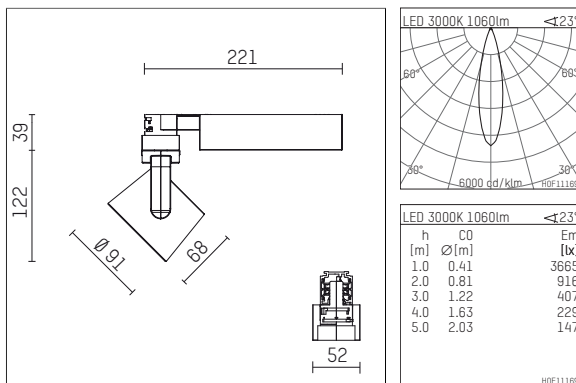

**116 523 13 910 | white**

lo.nely 2  
spotlight  
LED | 14 W 3000 K

- spotlight lo.nely 2
- with 3 circuit universal adapter
- for Hoffmeister control.x tracks
- circuit selection is possible while adapter is inserted into the track
- passive thermo management
- with LED 1200 lm
- colour temperature: 3000 K
- colour rendering index: CRI >90
- L90 / B10 (50.000h)
- SDCM < 2
- net luminous flux: 1060 lm
- total load: 14 W
- luminous efficacy: 75,7 lm/W
- rotationsymmetrical light distribution, medium
- beam angle: 25 °
- LED power unit integrated in adapter, electronic (POTI), 220-240 V, 0/50/60 Hz
- amplitude dimming
- adapter with integrated potentiometer
- dimming range: 100-0,1 %
- housing of die cast aluminium
- adapter of fibreglass reinforced thermoplastic
- safety glass, clear
- length: 221 mm, width: 52 mm, height: 122 mm
- rotatable 360°, 95° tiltable (can be fixed)
- weight: 1,1 kg
- protection rating: IP20
- protection class I
- 5 years Hoffmeister warranty
- Made in Germany
- maximum ambient temperature: 35 ° C
- certificates: manufactured according to DIN VDE 0711 / EN 60598, CE
- colour: white (RAL9016)
- 116 523 13 910