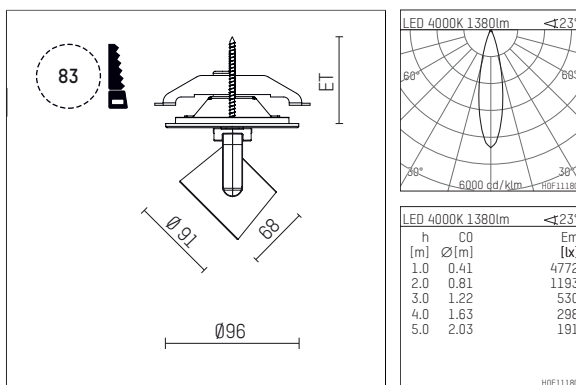

11652314 721-PA | black

lo.nely 2
spotlight
LED | 14 W 4000 K

- spotlight lo.nely 2
- with recessed mounting plate
- for recessed installation into wall or ceiling
- passive thermo management
- with LED 1560 lm
- colour temperature: 4000 K
- colour rendering index: CRI >80
- L90 / B10 (50.000h)
- SDCM < 2
- net luminous flux: 1380 lm
- total load: 14 W
- luminous efficacy: 98,6 lm/W
- rotationsymmetrical light distribution, medium
- beam angle: 25 °
- with external LED power unit, electronic, 220-240 V, 50/60 Hz
- Dimming with external dimmers possible (trailing-edge and leading-edge)
- power supply: supply cord with plug connection 2x5x2,5 mm², length: 360 mm
- housing of die cast aluminium
- safety glass, clear
- ceiling plate of die cast aluminium
- diameter: 96 mm, recessing diameter: 83 mm
- recessing depth: 63 mm, ceiling thickness: 1-45 mm
- rotatable 360°, 95° tiltable (can be fixed)
- weight: 1,3 kg
- protection rating: IP20
- protection class I
- 5 years Hoffmeister warranty
- Made in Germany
- maximum ambient temperature: 35 ° C
- certificates: manufactured according to DIN VDE 0711 / EN 60598, CE
- colour: black
- 11652314 721-PA