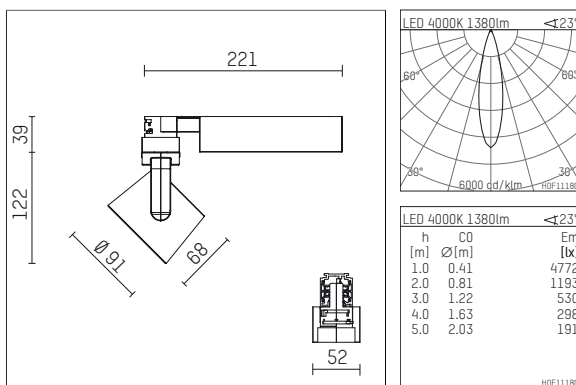

**116 523 14 721 | black**

lo.nely 2  
spotlight  
LED | 14 W 4000 K

- spotlight lo.nely 2
- with 3 circuit universal adapter
- for Hoffmeister control.x tracks
- circuit selection is possible while adapter is inserted into the track
- passive thermo management
- with LED 1560 lm
- colour temperature: 4000 K
- colour rendering index: CRI >80
- L90 / B10 (50.000h)
- SDCM < 2
- net luminous flux: 1380 lm
- total load: 14 W
- luminous efficacy: 98,6 lm/W
- rotationsymmetrical light distribution, medium
- beam angle: 25 °
- LED power unit integrated in adapter, electronic (POTI), 220-240 V, 0/50/60 Hz
- amplitude dimming
- adapter with integrated potentiometer
- dimming range: 100-0,1 %
- housing of die cast aluminium
- adapter of fibreglass reinforced thermoplastic
- safety glass, clear
- length: 221 mm, width: 52 mm, height: 122 mm
- rotatable 360°, 95° tiltable (can be fixed)
- weight: 1,1 kg
- protection rating: IP20
- protection class I
- 5 years Hoffmeister warranty
- Made in Germany
- maximum ambient temperature: 35 ° C
- certificates: manufactured according to DIN VDE 0711 / EN 60598, CE
- colour: black
- 116 523 14 721