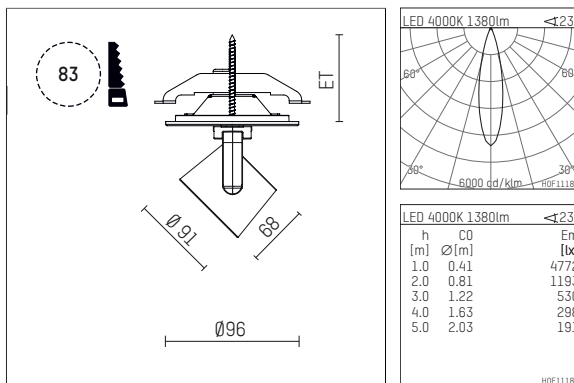

11652314 906-PA | silver

lo.nely 2
spotlight
LED | 14 W 4000 K

- spotlight lo.nely 2
- with recessed mounting plate
- for recessed installation into wall or ceiling
- passive thermo management
- with LED 1560 lm
- colour temperature: 4000 K
- colour rendering index: CRI >80
- L90 / B10 (50.000h)
- SDCM < 2
- net luminous flux: 1380 lm
- total load: 14 W
- luminous efficacy: 98,6 lm/W
- rotationsymmetrical light distribution, medium
- beam angle: 25 °
- with external LED power unit, electronic, 220-240 V, 50/60 Hz
- Dimming with external dimmers possible (trailing-edge and leading-edge)
- power supply: supply cord with plug connection 2x5x2,5 mm², length: 360 mm
- housing of die cast aluminium
- safety glass, clear
- ceiling plate of die cast aluminium
- diameter: 96 mm, recessing diameter: 83 mm
- recessing depth: 63 mm, ceiling thickness: 1-45 mm
- rotatable 360°, 95° tiltable (can be fixed)
- weight: 1,3 kg
- protection rating: IP20
- protection class I
- 5 years Hoffmeister warranty
- Made in Germany
- maximum ambient temperature: 35 ° C
- certificates: manufactured according to DIN VDE 0711 / EN 60598, CE
- colour: silver
- 11652314 906-PA