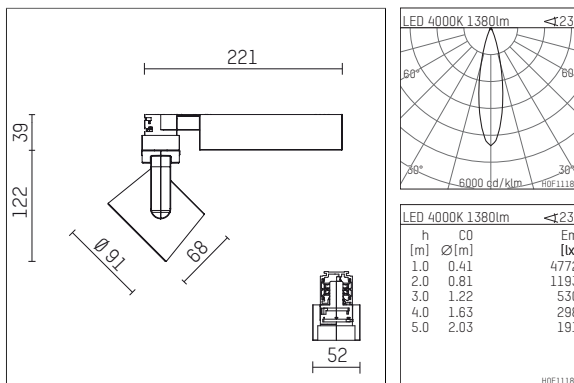

116 523 14 906 | silver

lo.nely 2
spotlight
LED | 14 W 4000 K

- spotlight lo.nely 2
- with 3 circuit universal adapter
- for Hoffmeister control.x tracks
- circuit selection is possible while adapter is inserted into the track
- passive thermo management
- with LED 1560 lm
- colour temperature: 4000 K
- colour rendering index: CRI >80
- L90 / B10 (50.000h)
- SDCM < 2
- net luminous flux: 1380 lm
- total load: 14 W
- luminous efficacy: 98,6 lm/W
- rotationsymmetrical light distribution, medium
- beam angle: 25 °
- LED power unit integrated in adapter, electronic (POTI), 220-240 V, 0/50/60 Hz
- amplitude dimming
- adapter with integrated potentiometer
- dimming range: 100-0,1 %
- housing of die cast aluminium
- adapter of fibreglass reinforced thermoplastic
- safety glass, clear
- length: 221 mm, width: 52 mm, height: 122 mm
- rotatable 360°, 95° tiltable (can be fixed)
- weight: 1,1 kg
- protection rating: IP20
- protection class I
- 5 years Hoffmeister warranty
- Made in Germany
- maximum ambient temperature: 35 ° C
- certificates: manufactured according to DIN VDE 0711 / EN 60598, CE
- colour: silver
- 116 523 14 906