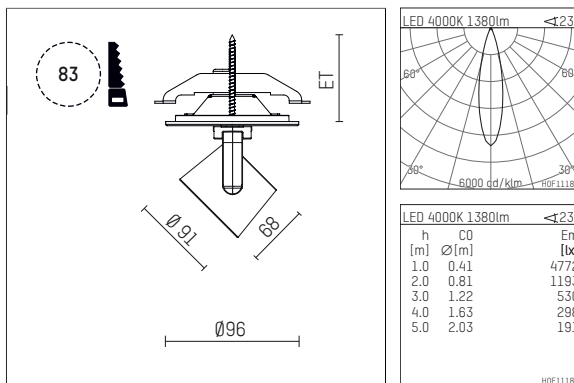

11652314 910-PA | white

lo.nely 2
spotlight
LED | 14 W 4000 K

- spotlight lo.nely 2
- with recessed mounting plate
- for recessed installation into wall or ceiling
- passive thermo management
- with LED 1560 lm
- colour temperature: 4000 K
- colour rendering index: CRI >80
- L90 / B10 (50.000h)
- SDCM < 2
- net luminous flux: 1380 lm
- total load: 14 W
- luminous efficacy: 98,6 lm/W
- rotationsymmetrical light distribution, medium
- beam angle: 25 °
- with external LED power unit, electronic, 220-240 V, 50/60 Hz
- Dimming with external dimmers possible (trailing-edge and leading-edge)
- power supply: supply cord with plug connection 2x5x2,5 mm², length: 360 mm
- housing of die cast aluminium
- safety glass, clear
- ceiling plate of die cast aluminium
- diameter: 96 mm, recessing diameter: 83 mm
- recessing depth: 63 mm, ceiling thickness: 1-45 mm
- rotatable 360°, 95° tiltable (can be fixed)
- weight: 1,3 kg
- protection rating: IP20
- protection class I
- 5 years Hoffmeister warranty
- Made in Germany
- maximum ambient temperature: 35 ° C
- certificates: manufactured according to DIN VDE 0711 / EN 60598, CE
- colour: white (RAL9016)
- 11652314 910-PA