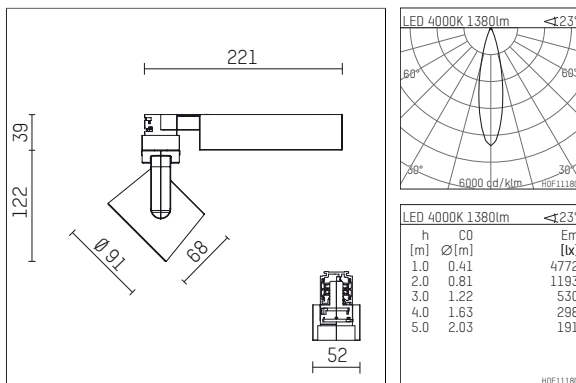

**116 523 14 910 | white**

lo.nely 2  
spotlight  
LED | 14 W 4000 K

- spotlight lo.nely 2
- with 3 circuit universal adapter
- for Hoffmeister control.x tracks
- circuit selection is possible while adapter is inserted into the track
- passive thermo management
- with LED 1560 lm
- colour temperature: 4000 K
- colour rendering index: CRI >80
- L90 / B10 (50.000h)
- SDCM < 2
- net luminous flux: 1380 lm
- total load: 14 W
- luminous efficacy: 98,6 lm/W
- rotationsymmetrical light distribution, medium
- beam angle: 25 °
- LED power unit integrated in adapter, electronic (POTI), 220-240 V, 0/50/60 Hz
- amplitude dimming
- adapter with integrated potentiometer
- dimming range: 100-0,1 %
- housing of die cast aluminium
- adapter of fibreglass reinforced thermoplastic
- safety glass, clear
- length: 221 mm, width: 52 mm, height: 122 mm
- rotatable 360°, 95° tiltable (can be fixed)
- weight: 1,1 kg
- protection rating: IP20
- protection class I
- 5 years Hoffmeister warranty
- Made in Germany
- maximum ambient temperature: 35 ° C
- certificates: manufactured according to DIN VDE 0711 / EN 60598, CE
- colour: white (RAL9016)
- 116 523 14 910