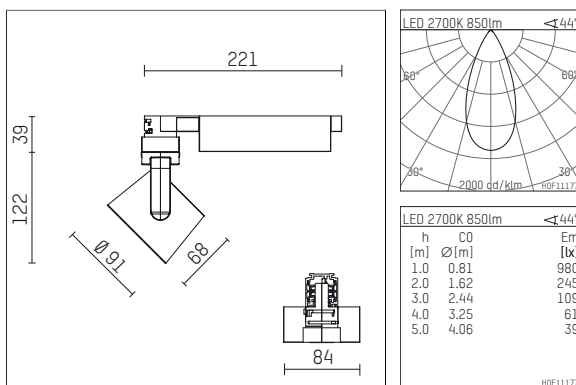

## 116 524 02 721 D | black

lo.nely 2  
spotlight  
LED | 14 W 2700 K

- spotlight lo.nely 2
- with 3 circuit DALI adapter
- for Hoffmeister control.x tracks
- circuit selection is possible while adapter is inserted into the track
- passive thermo management
- with LED 1060 lm
- colour temperature: 2700 K
- colour rendering index: CRI >90
- L90 / B10 (50.000h)
- SDCM < 2
- net luminous flux: 850 lm
- total load: 14 W
- luminous efficacy: 60,7 lm/W
- rotationsymmetrical light distribution, flood
- beam angle: 45 °
- LED power unit integrated in adapter, electronic (DALI), 220-240 V, 0/50/60 Hz
- amplitude dimming
- dimming range: 100-1 %
- housing of die cast aluminium
- adapter of fibreglass reinforced thermoplastic
- microprismatic filter with very high rate of light transmission
- length: 221 mm, width: 84 mm, height: 122 mm
- rotatable 360°, 95° tiltable (can be fixed)
- weight: 1,1 kg
- protection rating: IP20
- protection class I
- 5 years Hoffmeister warranty
- Made in Germany
- maximum ambient temperature: 35 ° C
- certificates: manufactured according to DIN VDE 0711 / EN 60598, CE
- colour: black
- 116 524 02 721 D