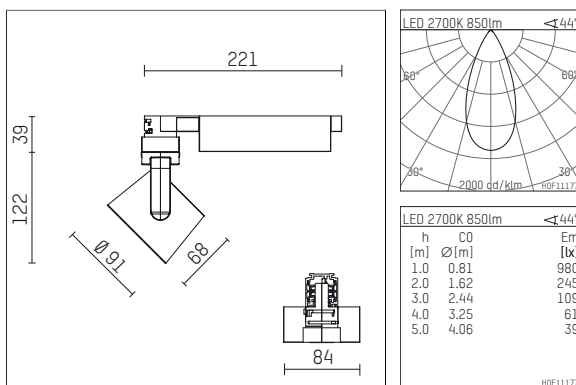

116 524 02 906 D | silver

lo.nely 2
spotlight
LED | 14 W 2700 K

- spotlight lo.nely 2
- with 3 circuit DALI adapter
- for Hoffmeister control.x tracks
- circuit selection is possible while adapter is inserted into the track
- passive thermo management
- with LED 1060 lm
- colour temperature: 2700 K
- colour rendering index: CRI >90
- L90 / B10 (50.000h)
- SDCM < 2
- net luminous flux: 850 lm
- total load: 14 W
- luminous efficacy: 60,7 lm/W
- rotationsymmetrical light distribution, flood
- beam angle: 45 °
- LED power unit integrated in adapter, electronic (DALI), 220-240 V, 0/50/60 Hz
- amplitude dimming
- dimming range: 100-1 %
- housing of die cast aluminium
- adapter of fibreglass reinforced thermoplastic
- microprismatic filter with very high rate of light transmission
- length: 221 mm, width: 84 mm, height: 122 mm
- rotatable 360°, 95° tiltable (can be fixed)
- weight: 1,1 kg
- protection rating: IP20
- protection class I
- 5 years Hoffmeister warranty
- Made in Germany
- maximum ambient temperature: 35 ° C
- certificates: manufactured according to DIN VDE 0711 / EN 60598, CE
- colour: silver
- 116 524 02 906 D