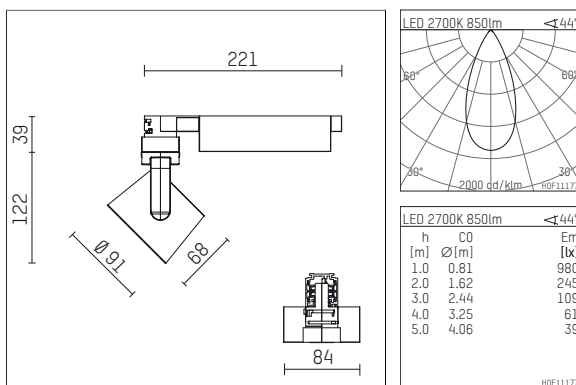

116 524 02 910 D | white

lo.nely 2
spotlight
LED | 14 W 2700 K

- spotlight lo.nely 2
- with 3 circuit DALI adapter
- for Hoffmeister control.x tracks
- circuit selection is possible while adapter is inserted into the track
- passive thermo management
- with LED 1060 lm
- colour temperature: 2700 K
- colour rendering index: CRI >90
- L90 / B10 (50.000h)
- SDCM < 2
- net luminous flux: 850 lm
- total load: 14 W
- luminous efficacy: 60,7 lm/W
- rotationsymmetrical light distribution, flood
- beam angle: 45 °
- LED power unit integrated in adapter, electronic (DALI), 220-240 V, 0/50/60 Hz
- amplitude dimming
- dimming range: 100-1 %
- housing of die cast aluminium
- adapter of fibreglass reinforced thermoplastic
- microprismatic filter with very high rate of light transmission
- length: 221 mm, width: 84 mm, height: 122 mm
- rotatable 360°, 95° tiltable (can be fixed)
- weight: 1,1 kg
- protection rating: IP20
- protection class I
- 5 years Hoffmeister warranty
- Made in Germany
- maximum ambient temperature: 35 ° C
- certificates: manufactured according to DIN VDE 0711 / EN 60598, CE
- colour: white (RAL9016)
- 116 524 02 910 D