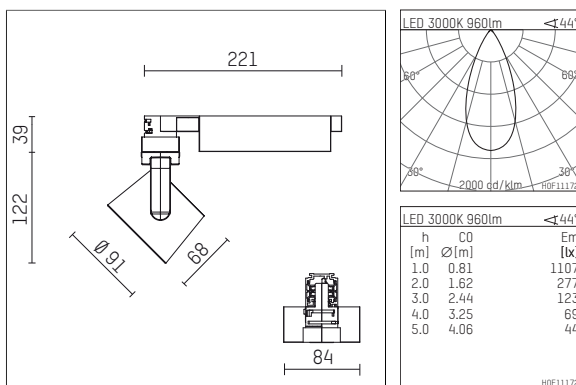

## 116 524 03 721 D | black

lo.nely 2  
spotlight  
LED | 14 W 3000 K

- spotlight lo.nely 2
- with 3 circuit DALI adapter
- for Hoffmeister control.x tracks
- circuit selection is possible while adapter is inserted into the track
- passive thermo management
- with LED 1200 lm
- colour temperature: 3000 K
- colour rendering index: CRI >90
- L90 / B10 (50.000h)
- SDCM < 2
- net luminous flux: 960 lm
- total load: 14 W
- luminous efficacy: 68,6 lm/W
- rotationsymmetrical light distribution, flood
- beam angle: 45 °
- LED power unit integrated in adapter, electronic (DALI), 220-240 V, 0/50/60 Hz
- amplitude dimming
- dimming range: 100-1 %
- housing of die cast aluminium
- adapter of fibreglass reinforced thermoplastic
- microprismatic filter with very high rate of light transmission
- length: 221 mm, width: 84 mm, height: 122 mm
- rotatable 360°, 95° tiltable (can be fixed)
- weight: 1,1 kg
- protection rating: IP20
- protection class I
- 5 years Hoffmeister warranty
- Made in Germany
- maximum ambient temperature: 35 ° C
- certificates: manufactured according to DIN VDE 0711 / EN 60598, CE
- colour: black
- 116 524 03 721 D

## Optional accessories

description accessory general	dimensions in mm	item number	pic.-No.
antiglare flaps for spotlights gin.a, gin.o and lo.nely size 2		103438	01
connection ring suitable for attachment of accessories for spotlights gin.a, gin.o and lo.nely size 2		103447	02
tube screen suitable for attachment of accessories for spotlights gin.a, gin.o and lo.nely size 2		103444	03
connection tube with cross louver suitable for attachment of accessories for spotlights gin.a, gin.o and lo.nely size 2		103441	04
visor suitable for attachment of accessories for spotlights gin.a, gin.o and lo.nely size 2		104750	05