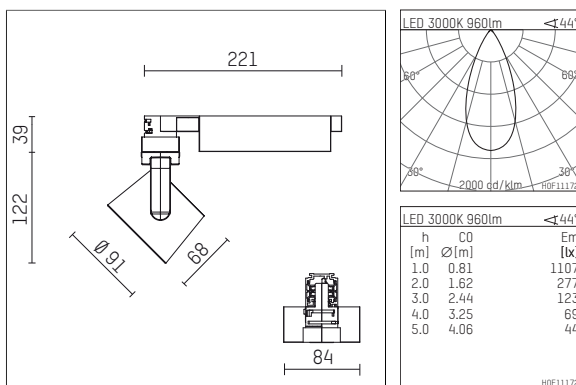

116 524 03 906 D | silver

lo.nely 2
spotlight
LED | 14 W 3000 K

- spotlight lo.nely 2
- with 3 circuit DALI adapter
- for Hoffmeister control.x tracks
- circuit selection is possible while adapter is inserted into the track
- passive thermo management
- with LED 1200 lm
- colour temperature: 3000 K
- colour rendering index: CRI >90
- L90 / B10 (50.000h)
- SDCM < 2
- net luminous flux: 960 lm
- total load: 14 W
- luminous efficacy: 68,6 lm/W
- rotationsymmetrical light distribution, flood
- beam angle: 45 °
- LED power unit integrated in adapter, electronic (DALI), 220-240 V, 0/50/60 Hz
- amplitude dimming
- dimming range: 100-0,5 %
- housing of die cast aluminium
- adapter of fibreglass reinforced thermoplastic
- microprismatic filter with very high rate of light transmission
- length: 221 mm, width: 84 mm, height: 122 mm
- rotatable 360°, 95° tiltable (can be fixed)
- weight: 1,1 kg
- protection rating: IP20
- protection class I
- 5 years Hoffmeister warranty
- Made in Germany
- maximum ambient temperature: 35 ° C
- certificates: manufactured according to DIN VDE 0711 / EN 60598, CE
- colour: silver
- 116 524 03 906 D