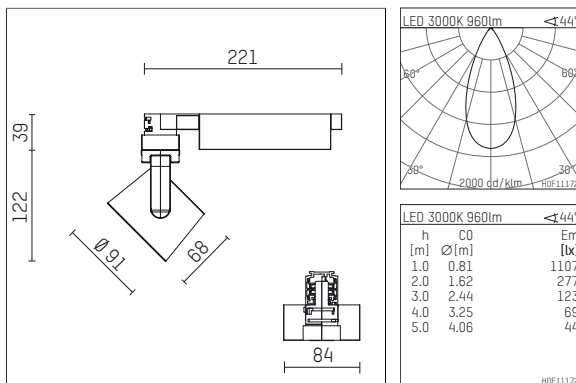

116 524 03 910 D | white

lo.nely 2
spotlight
LED | 14 W 3000 K

- spotlight lo.nely 2
- with 3 circuit DALI adapter
- for Hoffmeister control.x tracks
- circuit selection is possible while adapter is inserted into the track
- passive thermo management
- with LED 1200 lm
- colour temperature: 3000 K
- colour rendering index: CRI >90
- L90 / B10 (50.000h)
- SDCM < 2
- net luminous flux: 960 lm
- total load: 14 W
- luminous efficacy: 68,6 lm/W
- rotationsymmetrical light distribution, flood
- beam angle: 45 °
- LED power unit integrated in adapter, electronic (DALI), 220-240 V, 0/50/60 Hz
- amplitude dimming
- dimming range: 100-1 %
- housing of die cast aluminium
- adapter of fibreglass reinforced thermoplastic
- microprismatic filter with very high rate of light transmission
- length: 221 mm, width: 84 mm, height: 122 mm
- rotatable 360°, 95° tiltable (can be fixed)
- weight: 1,1 kg
- protection rating: IP20
- protection class I
- 5 years Hoffmeister warranty
- Made in Germany
- maximum ambient temperature: 35 ° C
- certificates: manufactured according to DIN VDE 0711 / EN 60598, CE
- colour: white (RAL9016)
- 116 524 03 910 D