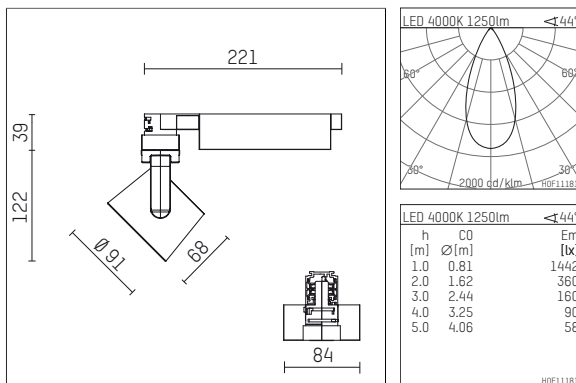

## 116 524 04 721 D | black

lo.nely 2  
spotlight  
LED | 14 W 4000 K

- spotlight lo.nely 2
- with 3 circuit DALI adapter
- for Hoffmeister control.x tracks
- circuit selection is possible while adapter is inserted into the track
- passive thermo management
- with LED 1560 lm
- colour temperature: 4000 K
- colour rendering index: CRI >80
- L90 / B10 (50.000h)
- SDCM < 2
- net luminous flux: 1250 lm
- total load: 14 W
- luminous efficacy: 89,3 lm/W
- rotationsymmetrical light distribution, flood
- beam angle: 45 °
- LED power unit integrated in adapter, electronic (DALI), 220-240 V, 0/50/60 Hz
- amplitude dimming
- dimming range: 100-1 %
- housing of die cast aluminium
- adapter of fibreglass reinforced thermoplastic
- microprismatic filter with very high rate of light transmission
- length: 221 mm, width: 84 mm, height: 122 mm
- rotatable 360°, 95° tiltable (can be fixed)
- weight: 1,1 kg
- protection rating: IP20
- protection class I
- 5 years Hoffmeister warranty
- Made in Germany
- maximum ambient temperature: 35 ° C
- certificates: manufactured according to DIN VDE 0711 / EN 60598, CE
- colour: black
- 116 524 04 721 D