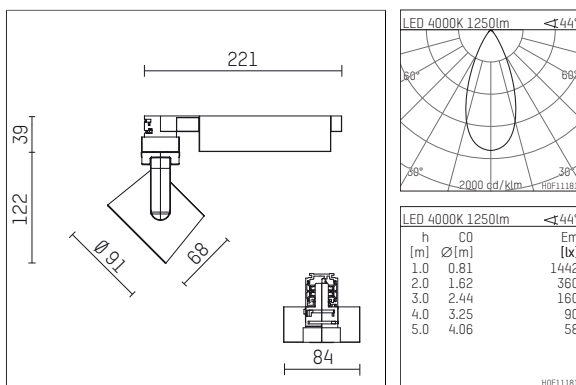

116 524 04 906 D | silver

lo.nely 2
spotlight
LED | 14 W 4000 K

- spotlight lo.nely 2
- with 3 circuit DALI adapter
- for Hoffmeister control.x tracks
- circuit selection is possible while adapter is inserted into the track
- passive thermo management
- with LED 1560 lm
- colour temperature: 4000 K
- colour rendering index: CRI >80
- L90 / B10 (50.000h)
- SDCM < 2
- net luminous flux: 1250 lm
- total load: 14 W
- luminous efficacy: 89,3 lm/W
- rotationsymmetrical light distribution, flood
- beam angle: 45 °
- LED power unit integrated in adapter, electronic (DALI), 220-240 V, 0/50/60 Hz
- amplitude dimming
- dimming range: 100-1 %
- housing of die cast aluminium
- adapter of fibreglass reinforced thermoplastic
- microprismatic filter with very high rate of light transmission
- length: 221 mm, width: 84 mm, height: 122 mm
- rotatable 360°, 95° tiltable (can be fixed)
- weight: 1,1 kg
- protection rating: IP20
- protection class I
- 5 years Hoffmeister warranty
- Made in Germany
- maximum ambient temperature: 35 ° C
- certificates: manufactured according to DIN VDE 0711 / EN 60598, CE
- colour: silver
- 116 524 04 906 D