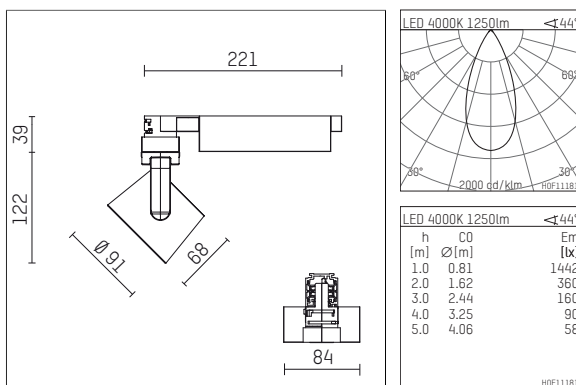

## 116 524 04 910 D | white

lo.nely 2  
spotlight  
LED | 14 W 4000 K

- spotlight lo.nely 2
- with 3 circuit DALI adapter
- for Hoffmeister control.x tracks
- circuit selection is possible while adapter is inserted into the track
- passive thermo management
- with LED 1560 lm
- colour temperature: 4000 K
- colour rendering index: CRI >80
- L90 / B10 (50.000h)
- SDCM < 2
- net luminous flux: 1250 lm
- total load: 14 W
- luminous efficacy: 89,3 lm/W
- rotationsymmetrical light distribution, flood
- beam angle: 45 °
- LED power unit integrated in adapter, electronic (DALI), 220-240 V, 0/50/60 Hz
- amplitude dimming
- dimming range: 100-1 %
- housing of die cast aluminium
- adapter of fibreglass reinforced thermoplastic
- microprismatic filter with very high rate of light transmission
- length: 221 mm, width: 84 mm, height: 122 mm
- rotatable 360°, 95° tiltable (can be fixed)
- weight: 1,1 kg
- protection rating: IP20
- protection class I
- 5 years Hoffmeister warranty
- Made in Germany
- maximum ambient temperature: 35 ° C
- certificates: manufactured according to DIN VDE 0711 / EN 60598, CE
- colour: white (RAL9016)
- 116 524 04 910 D