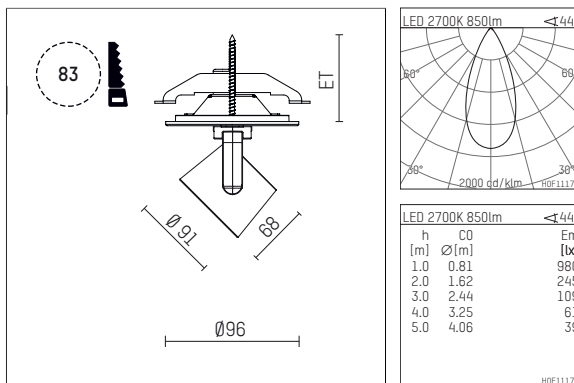

11652412 721-PA | black

lo.nely 2
spotlight
LED | 14 W 2700 K

- spotlight lo.nely 2
- with recessed mounting plate
- for recessed installation into wall or ceiling
- passive thermo management
- with LED 1060 lm
- colour temperature: 2700 K
- colour rendering index: CRI >90
- L90 / B10 (50.000h)
- SDCM < 2
- net luminous flux: 850 lm
- total load: 14 W
- luminous efficacy: 60,7 lm/W
- rotationsymmetrical light distribution, flood
- beam angle: 45 °
- with external LED power unit, electronic, 220-240 V, 50/60 Hz
- Dimming with external dimmers possible (trailing-edge and leading-edge)
- power supply: supply cord with plug connection 2x5x2,5 mm², length: 360 mm
- housing of die cast aluminium
- microprismatic filter with very high rate of light transmission
- ceiling plate of die cast aluminium
- diameter: 96 mm, recessing diameter: 83 mm
- recessing depth: 63 mm, ceiling thickness: 1-45 mm
- rotatable 360°, 95° tiltable (can be fixed)
- weight: 1,3 kg
- protection rating: IP20
- protection class I
- 5 years Hoffmeister warranty
- Made in Germany
- maximum ambient temperature: 35 ° C
- certificates: manufactured according to DIN VDE 0711 / EN 60598, CE
- colour: black
- 11652412 721-PA