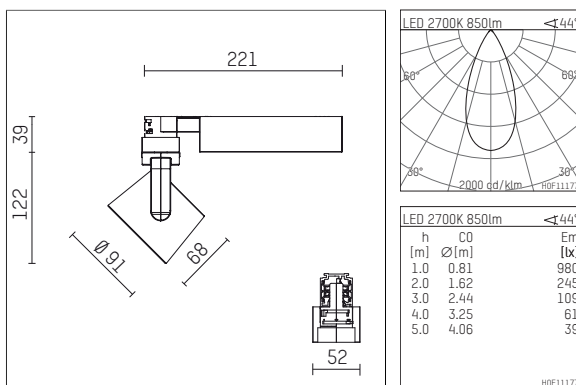

116 524 12 721 | black

lo.nely 2
spotlight
LED | 14 W 2700 K

- spotlight lo.nely 2
- with 3 circuit universal adapter
- for Hoffmeister control.x tracks
- circuit selection is possible while adapter is inserted into the track
- passive thermo management
- with LED 1060 lm
- colour temperature: 2700 K
- colour rendering index: CRI >90
- L90 / B10 (50.000h)
- SDCM < 2
- net luminous flux: 850 lm
- total load: 14 W
- luminous efficacy: 60,7 lm/W
- rotationsymmetrical light distribution, flood
- beam angle: 45 °
- LED power unit integrated in adapter, electronic (POTI), 220-240 V, 0/50/60 Hz
- amplitude dimming
- adapter with integrated potentiometer
- dimming range: 100-0,1 %
- housing of die cast aluminium
- adapter of fibreglass reinforced thermoplastic
- microprismatic filter with very high rate of light transmission
- length: 221 mm, width: 52 mm, height: 122 mm
- rotatable 360°, 95° tiltable (can be fixed)
- weight: 1,1 kg
- protection rating: IP20
- protection class I
- 5 years Hoffmeister warranty
- Made in Germany
- maximum ambient temperature: 35 ° C
- certificates: manufactured according to DIN VDE 0711 / EN 60598, CE
- colour: black
- 116 524 12 721