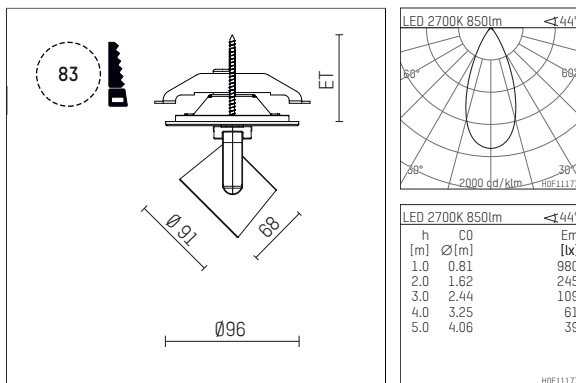

## 11652412 906-PA | silver

lo.nely 2  
spotlight  
LED | 14 W 2700 K

- spotlight lo.nely 2
- with recessed mounting plate
- for recessed installation into wall or ceiling
- passive thermo management
- with LED 1060 lm
- colour temperature: 2700 K
- colour rendering index: CRI >90
- L90 / B10 (50.000h)
- SDCM < 2
- net luminous flux: 850 lm
- total load: 14 W
- luminous efficacy: 60,7 lm/W
- rotationsymmetrical light distribution, flood
- beam angle: 45 °
- with external LED power unit, electronic, 220-240 V, 50/60 Hz
- Dimming with external dimmers possible (trailing-edge and leading-edge)
- power supply: supply cord with plug connection 2x5x2,5 mm², length: 360 mm
- housing of die cast aluminium
- microprismatic filter with very high rate of light transmission
- ceiling plate of die cast aluminium
- diameter: 96 mm, recessing diameter: 83 mm
- recessing depth: 63 mm, ceiling thickness: 1-45 mm
- rotatable 360°, 95° tiltable (can be fixed)
- weight: 1,3 kg
- protection rating: IP20
- protection class I
- 5 years Hoffmeister warranty
- Made in Germany
- maximum ambient temperature: 35 ° C
- certificates: manufactured according to DIN VDE 0711 / EN 60598, CE
- colour: silver
- 11652412 906-PA