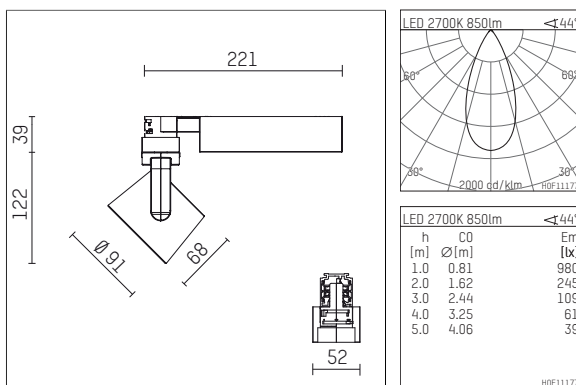

116 524 12 906 | silver

lo.nely 2
spotlight
LED | 14 W 2700 K

- spotlight lo.nely 2
- with 3 circuit universal adapter
- for Hoffmeister control.x tracks
- circuit selection is possible while adapter is inserted into the track
- passive thermo management
- with LED 1060 lm
- colour temperature: 2700 K
- colour rendering index: CRI >90
- L90 / B10 (50.000h)
- SDCM < 2
- net luminous flux: 850 lm
- total load: 14 W
- luminous efficacy: 60,7 lm/W
- rotationsymmetrical light distribution, flood
- beam angle: 45 °
- LED power unit integrated in adapter, electronic (POTI), 220-240 V, 0/50/60 Hz
- amplitude dimming
- adapter with integrated potentiometer
- dimming range: 100-0,1 %
- housing of die cast aluminium
- adapter of fibreglass reinforced thermoplastic
- microprismatic filter with very high rate of light transmission
- length: 221 mm, width: 52 mm, height: 122 mm
- rotatable 360°, 95° tiltable (can be fixed)
- weight: 1,1 kg
- protection rating: IP20
- protection class I
- 5 years Hoffmeister warranty
- Made in Germany
- maximum ambient temperature: 35 ° C
- certificates: manufactured according to DIN VDE 0711 / EN 60598, CE
- colour: silver
- 116 524 12 906