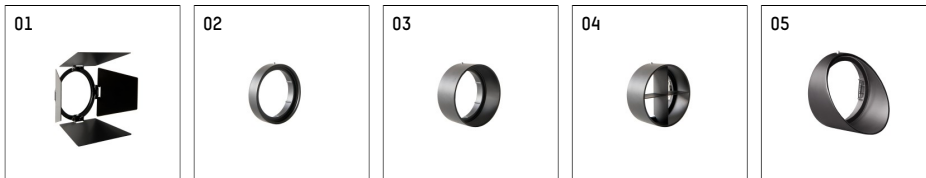

11652412 910-PA
accessory

Optional accessories

description accessory general	dimensions in mm	item number	pic.-No.
antiglare flaps for spotlights gin.a, gin.o and lo.nely size 2		103438	01
connection ring suitable for attachment of accessories for spotlights gin.a, gin.o and lo.nely size 2		103446	02
tube screen suitable for attachment of accessories for spotlights gin.a, gin.o and lo.nely size 2		103443	03
connection tube with cross louver suitable for attachment of accessories for spotlights gin.a, gin.o and lo.nely size 2		103440	04
visor suitable for attachment of accessories for spotlights gin.a, gin.o and lo.nely size 2		104749	05

Additional optional accessory components

description accessory general	dimensions in mm	item number	pic.-No.
soft.shape lens for spotlights gin.a, gin.o and lo.nely size 2	Ø: 74	104228	01
soft.spot lens for spotlights gin.a, gin.o and lo.nely size 2	Ø: 74	103461	01
sculpture lens for spotlights gin.a, gin.o and lo.nely size 2	Ø: 74	103460	02
prismatic glass for spotlights gin.a, gin.o and lo.nely size 2	Ø: 74	104915	03
honeycomb louver for spotlights gin.a, gin.o and lo.nely size 2		103448	04
Dichroitic conversion filter daylight filter, conversion from 3000K to 5000K for spotlights gin.a, gin.o and lo.nely size 2	Ø: 74	103459	05
Dichroitic conversion filter neutral filter, conversion from 3000K to 4000K for spotlights gin.a, gin.o and lo.nely size 2	Ø: 74	103458	06
Dichroitic conversion filter warm tone filter, conversion from 3000K to 2400K for spotlights gin.a, gin.o and lo.nely size 2	Ø: 74	103457	07