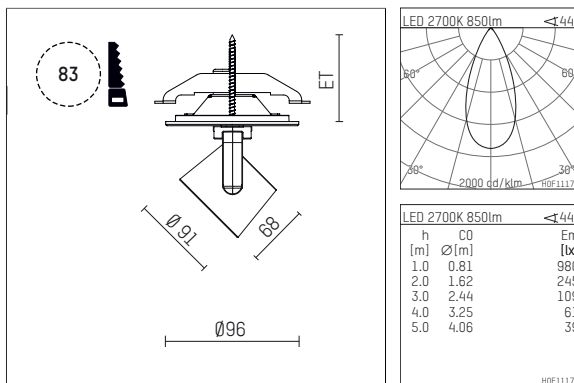

## 11652412 910-PA | white

lo.nely 2  
spotlight  
LED | 14 W 2700 K

- spotlight lo.nely 2
- with recessed mounting plate
- for recessed installation into wall or ceiling
- passive thermo management
- with LED 1060 lm
- colour temperature: 2700 K
- colour rendering index: CRI >90
- L90 / B10 (50.000h)
- SDCM < 2
- net luminous flux: 850 lm
- total load: 14 W
- luminous efficacy: 60,7 lm/W
- rotationsymmetrical light distribution, flood
- beam angle: 45 °
- with external LED power unit, electronic, 220-240 V, 50/60 Hz
- Dimming with external dimmers possible (trailing-edge and leading-edge)
- power supply: supply cord with plug connection 2x5x2,5 mm², length: 360 mm
- housing of die cast aluminium
- microprismatic filter with very high rate of light transmission
- ceiling plate of die cast aluminium
- diameter: 96 mm, recessing diameter: 83 mm
- recessing depth: 63 mm, ceiling thickness: 1-45 mm
- rotatable 360°, 95° tiltable (can be fixed)
- weight: 1,3 kg
- protection rating: IP20
- protection class I
- 5 years Hoffmeister warranty
- Made in Germany
- maximum ambient temperature: 35 ° C
- certificates: manufactured according to DIN VDE 0711 / EN 60598, CE
- colour: white (RAL9016)
- 11652412 910-PA