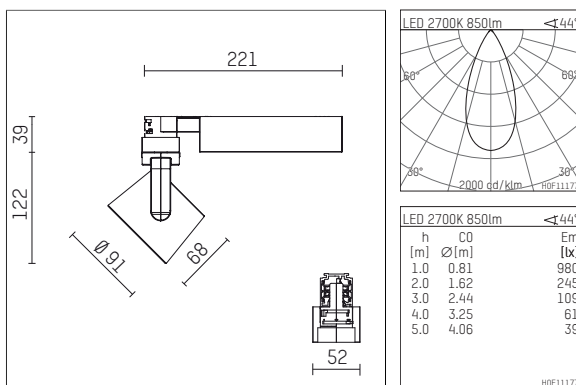

116 524 12 910 | white

lo.nely 2
spotlight
LED | 14 W 2700 K

- spotlight lo.nely 2
- with 3 circuit universal adapter
- for Hoffmeister control.x tracks
- circuit selection is possible while adapter is inserted into the track
- passive thermo management
- with LED 1060 lm
- colour temperature: 2700 K
- colour rendering index: CRI >90
- L90 / B10 (50.000h)
- SDCM < 2
- net luminous flux: 850 lm
- total load: 14 W
- luminous efficacy: 60,7 lm/W
- rotationsymmetrical light distribution, flood
- beam angle: 45 °
- LED power unit integrated in adapter, electronic (POTI), 220-240 V, 0/50/60 Hz
- amplitude dimming
- adapter with integrated potentiometer
- dimming range: 100-0,1 %
- housing of die cast aluminium
- adapter of fibreglass reinforced thermoplastic
- microprismatic filter with very high rate of light transmission
- length: 221 mm, width: 52 mm, height: 122 mm
- rotatable 360°, 95° tiltable (can be fixed)
- weight: 1,1 kg
- protection rating: IP20
- protection class I
- 5 years Hoffmeister warranty
- Made in Germany
- maximum ambient temperature: 35 ° C
- certificates: manufactured according to DIN VDE 0711 / EN 60598, CE
- colour: white (RAL9016)
- 116 524 12 910