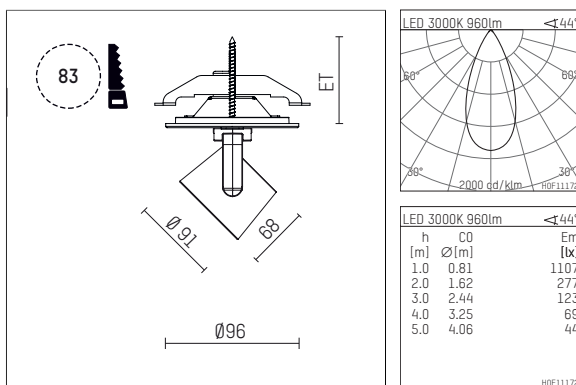

11652413 721-PA | black

lo.nely 2
spotlight
LED | 14 W 3000 K

- spotlight lo.nely 2
- with recessed mounting plate
- for recessed installation into wall or ceiling
- passive thermo management
- with LED 1200 lm
- colour temperature: 3000 K
- colour rendering index: CRI >90
- L90 / B10 (50.000h)
- SDCM < 2
- net luminous flux: 960 lm
- total load: 14 W
- luminous efficacy: 68,6 lm/W
- rotationsymmetrical light distribution, flood
- beam angle: 45 °
- with external LED power unit, electronic, 220-240 V, 50/60 Hz
- Dimming with external dimmers possible (trailing-edge and leading-edge)
- power supply: supply cord with plug connection 2x5x2,5 mm², length: 360 mm
- housing of die cast aluminium
- microprismatic filter with very high rate of light transmission
- ceiling plate of die cast aluminium
- diameter: 96 mm, recessing diameter: 83 mm
- recessing depth: 63 mm, ceiling thickness: 1-45 mm
- rotatable 360°, 95° tiltable (can be fixed)
- weight: 1,3 kg
- protection rating: IP20
- protection class I
- 5 years Hoffmeister warranty
- Made in Germany
- maximum ambient temperature: 35 ° C
- certificates: manufactured according to DIN VDE 0711 / EN 60598, CE
- colour: black
- 11652413 721-PA