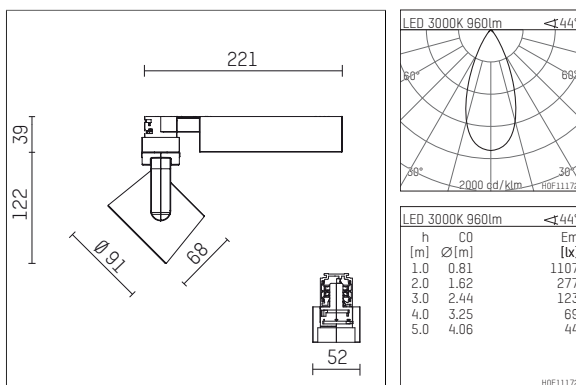

116 524 13 721 | black

lo.nely 2
spotlight
LED | 14 W 3000 K

- spotlight lo.nely 2
- with 3 circuit universal adapter
- for Hoffmeister control.x tracks
- circuit selection is possible while adapter is inserted into the track
- passive thermo management
- with LED 1200 lm
- colour temperature: 3000 K
- colour rendering index: CRI >90
- L90 / B10 (50.000h)
- SDCM < 2
- net luminous flux: 960 lm
- total load: 14 W
- luminous efficacy: 68,6 lm/W
- rotationsymmetrical light distribution, flood
- beam angle: 45 °
- LED power unit integrated in adapter, electronic (POTI), 220-240 V, 0/50/60 Hz
- amplitude dimming
- adapter with integrated potentiometer
- dimming range: 100-0,1 %
- housing of die cast aluminium
- adapter of fibreglass reinforced thermoplastic
- microprismatic filter with very high rate of light transmission
- length: 221 mm, width: 52 mm, height: 122 mm
- rotatable 360°, 95° tiltable (can be fixed)
- weight: 1,1 kg
- protection rating: IP20
- protection class I
- 5 years Hoffmeister warranty
- Made in Germany
- maximum ambient temperature: 35 ° C
- certificates: manufactured according to DIN VDE 0711 / EN 60598, CE
- colour: black
- 116 524 13 721