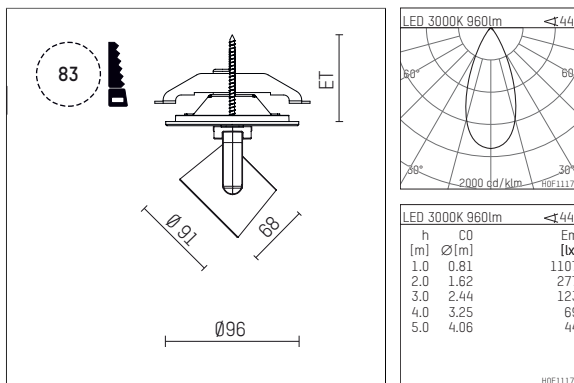

## 11652413 906-PA | silver

lo.nely 2  
spotlight  
LED | 14 W 3000 K

- spotlight lo.nely 2
- with recessed mounting plate
- for recessed installation into wall or ceiling
- passive thermo management
- with LED 1200 lm
- colour temperature: 3000 K
- colour rendering index: CRI >90
- L90 / B10 (50.000h)
- SDCM < 2
- net luminous flux: 960 lm
- total load: 14 W
- luminous efficacy: 68,6 lm/W
- rotationsymmetrical light distribution, flood
- beam angle: 45 °
- with external LED power unit, electronic, 220-240 V, 50/60 Hz
- Dimming with external dimmers possible (trailing-edge and leading-edge)
- power supply: supply cord with plug connection 2x5x2,5 mm², length: 360 mm
- housing of die cast aluminium
- microprismatic filter with very high rate of light transmission
- ceiling plate of die cast aluminium
- diameter: 96 mm, recessing diameter: 83 mm
- recessing depth: 63 mm, ceiling thickness: 1-45 mm
- rotatable 360°, 95° tiltable (can be fixed)
- weight: 1,3 kg
- protection rating: IP20
- protection class I
- 5 years Hoffmeister warranty
- Made in Germany
- maximum ambient temperature: 35 ° C
- certificates: manufactured according to DIN VDE 0711 / EN 60598, CE
- colour: silver
- 11652413 906-PA