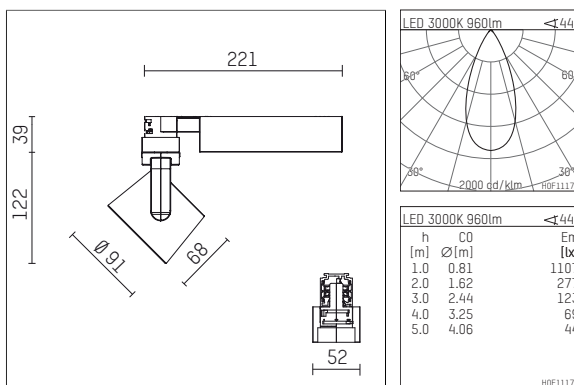

116 524 13 906 | silver

lo.nely 2
spotlight
LED | 14 W 3000 K

- spotlight lo.nely 2
- with 3 circuit universal adapter
- for Hoffmeister control.x tracks
- circuit selection is possible while adapter is inserted into the track
- passive thermo management
- with LED 1200 lm
- colour temperature: 3000 K
- colour rendering index: CRI >90
- L90 / B10 (50.000h)
- SDCM < 2
- net luminous flux: 960 lm
- total load: 14 W
- luminous efficacy: 68,6 lm/W
- rotationsymmetrical light distribution, flood
- beam angle: 45 °
- LED power unit integrated in adapter, electronic (POTI), 220-240 V, 0/50/60 Hz
- amplitude dimming
- adapter with integrated potentiometer
- dimming range: 100-0,1 %
- housing of die cast aluminium
- adapter of fibreglass reinforced thermoplastic
- microprismatic filter with very high rate of light transmission
- length: 221 mm, width: 52 mm, height: 122 mm
- rotatable 360°, 95° tiltable (can be fixed)
- weight: 1,1 kg
- protection rating: IP20
- protection class I
- 5 years Hoffmeister warranty
- Made in Germany
- maximum ambient temperature: 35 ° C
- certificates: manufactured according to DIN VDE 0711 / EN 60598, CE
- colour: silver
- 116 524 13 906