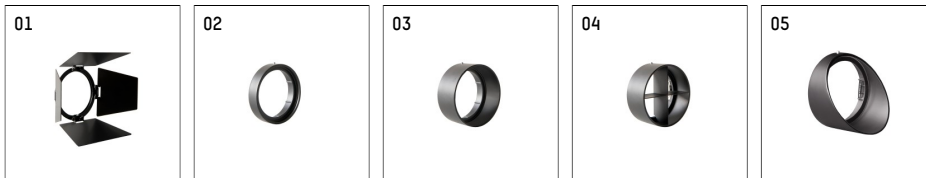

116 524 13 906

accessory

Optional accessories

description accessory general	dimensions in mm	item number	pic.-No.
antiglare flaps for spotlights gin.a, gin.o and lo.nely size 2		103438	01
connection ring suitable for attachment of accessories for spotlights gin.a, gin.o and lo.nely size 2		103445	02
tube screen suitable for attachment of accessories for spotlights gin.a, gin.o and lo.nely size 2		103442	03
connection tube with cross louver suitable for attachment of accessories for spotlights gin.a, gin.o and lo.nely size 2		103439	04
visor suitable for attachment of accessories for spotlights gin.a, gin.o and lo.nely size 2		104748	05

Additional optional accessory components

description accessory general	dimensions in mm	item number	pic.-No.
soft.shape lens for spotlights gin.a, gin.o and lo.nely size 2	∅: 74	104228	01
soft.spot lens for spotlights gin.a, gin.o and lo.nely size 2	∅: 74	103461	01
sculpture lens for spotlights gin.a, gin.o and lo.nely size 2	∅: 74	103460	02
prismatic glass for spotlights gin.a, gin.o and lo.nely size 2	∅: 74	104915	03
honeycomb louver for spotlights gin.a, gin.o and lo.nely size 2		103448	04
Dichroitic conversion filter daylight filter, conversion from 3000K to 5000K for spotlights gin.a, gin.o and lo.nely size 2	∅: 74	103459	05
Dichroitic conversion filter neutral filter, conversion from 3000K to 4000K for spotlights gin.a, gin.o and lo.nely size 2	∅: 74	103458	06
Dichroitic conversion filter warm tone filter, conversion from 3000K to 2400K for spotlights gin.a, gin.o and lo.nely size 2	∅: 74	103457	07