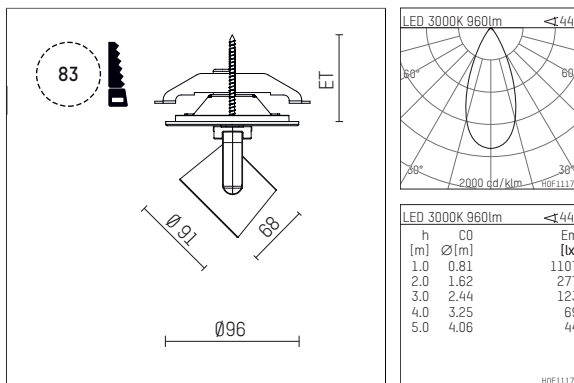

## 11652413 910-PA | white

lo.nely 2  
spotlight  
LED | 14 W 3000 K

- spotlight lo.nely 2
- with recessed mounting plate
- for recessed installation into wall or ceiling
- passive thermo management
- with LED 1200 lm
- colour temperature: 3000 K
- colour rendering index: CRI >90
- L90 / B10 (50.000h)
- SDCM < 2
- net luminous flux: 960 lm
- total load: 14 W
- luminous efficacy: 68,6 lm/W
- rotationsymmetrical light distribution, flood
- beam angle: 45 °
- with external LED power unit, electronic, 220-240 V, 50/60 Hz
- Dimming with external dimmers possible (trailing-edge and leading-edge)
- power supply: supply cord with plug connection 2x5x2,5 mm², length: 360 mm
- housing of die cast aluminium
- microprismatic filter with very high rate of light transmission
- ceiling plate of die cast aluminium
- diameter: 96 mm, recessing diameter: 83 mm
- recessing depth: 63 mm, ceiling thickness: 1-45 mm
- rotatable 360°, 95° tiltable (can be fixed)
- weight: 1,3 kg
- protection rating: IP20
- protection class I
- 5 years Hoffmeister warranty
- Made in Germany
- maximum ambient temperature: 35 ° C
- certificates: manufactured according to DIN VDE 0711 / EN 60598, CE
- colour: white (RAL9016)
- 11652413 910-PA