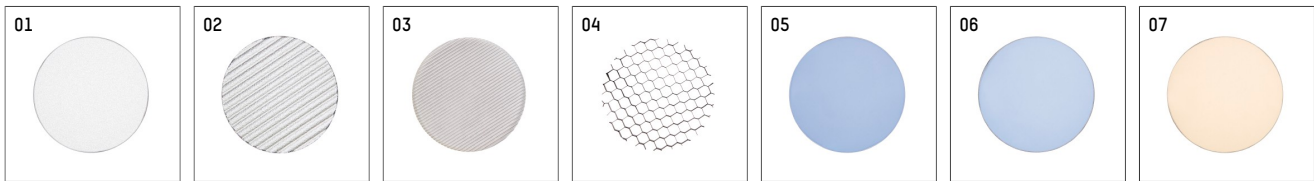

11652413 910-PA
accessory

Possible optional accessories combinations

item number	103448	103457	103458	103459	103460	103461	104228	104915
103438								
103446	X	X	X	X	X	X	X	X
103443	X							
103440	X							
104749