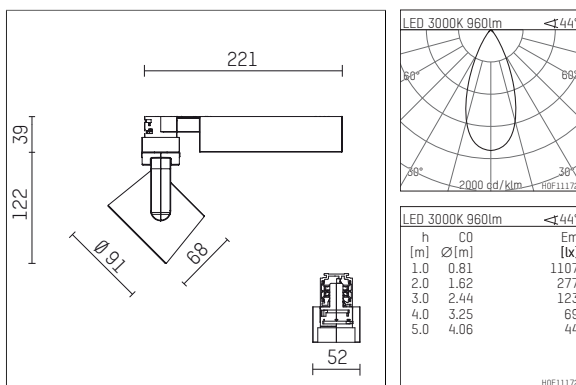

**116 524 13 910 | white**

lo.nely 2  
spotlight  
LED | 14 W 3000 K

- spotlight lo.nely 2
- with 3 circuit universal adapter
- for Hoffmeister control.x tracks
- circuit selection is possible while adapter is inserted into the track
- passive thermo management
- with LED 1200 lm
- colour temperature: 3000 K
- colour rendering index: CRI >90
- L90 / B10 (50.000h)
- SDCM < 2
- net luminous flux: 960 lm
- total load: 14 W
- luminous efficacy: 68,6 lm/W
- rotationsymmetrical light distribution, flood
- beam angle: 45 °
- LED power unit integrated in adapter, electronic (POTI), 220-240 V, 0/50/60 Hz
- amplitude dimming
- adapter with integrated potentiometer
- dimming range: 100-0,1 %
- housing of die cast aluminium
- adapter of fibreglass reinforced thermoplastic
- microprismatic filter with very high rate of light transmission
- length: 221 mm, width: 52 mm, height: 122 mm
- rotatable 360°, 95° tiltable (can be fixed)
- weight: 1,1 kg
- protection rating: IP20
- protection class I
- 5 years Hoffmeister warranty
- Made in Germany
- maximum ambient temperature: 35 ° C
- certificates: manufactured according to DIN VDE 0711 / EN 60598, CE
- colour: white (RAL9016)
- 116 524 13 910