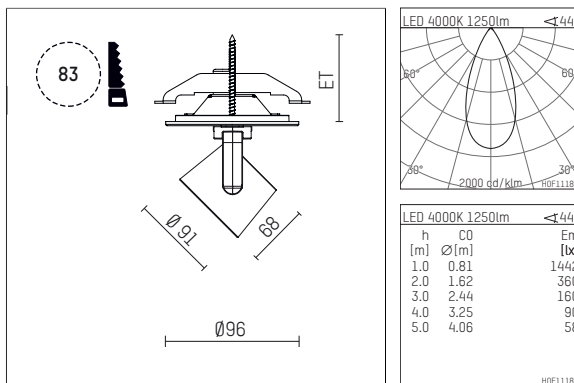

## 11652414 721-PA | black

lo.nely 2  
spotlight  
LED | 14 W 4000 K

- spotlight lo.nely 2
- with recessed mounting plate
- for recessed installation into wall or ceiling
- passive thermo management
- with LED 1560 lm
- colour temperature: 4000 K
- colour rendering index: CRI >80
- L90 / B10 (50.000h)
- SDCM < 2
- net luminous flux: 1250 lm
- total load: 14 W
- luminous efficacy: 89,3 lm/W
- rotationsymmetrical light distribution, flood
- beam angle: 45 °
- with external LED power unit, electronic, 220-240 V, 50/60 Hz
- Dimming with external dimmers possible (trailing-edge and leading-edge)
- power supply: supply cord with plug connection 2x5x2,5 mm², length: 360 mm
- housing of die cast aluminium
- microprismatic filter with very high rate of light transmission
- ceiling plate of die cast aluminium
- diameter: 96 mm, recessing diameter: 83 mm
- recessing depth: 63 mm, ceiling thickness: 1-45 mm
- rotatable 360°, 95° tiltable (can be fixed)
- weight: 1,3 kg
- protection rating: IP20
- protection class I
- 5 years Hoffmeister warranty
- Made in Germany
- maximum ambient temperature: 35 ° C
- certificates: manufactured according to DIN VDE 0711 / EN 60598, CE
- colour: black
- 11652414 721-PA