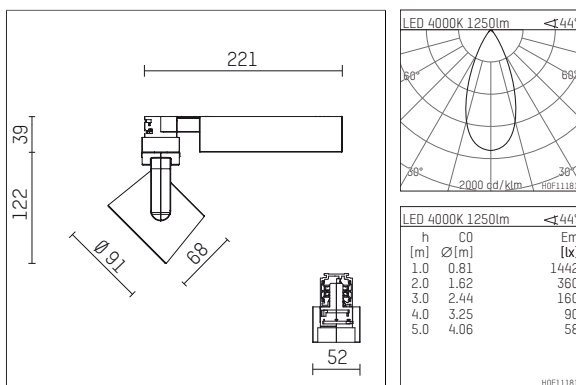

116 524 14 721 | black

lo.nely 2
spotlight
LED | 14 W 4000 K

- spotlight lo.nely 2
- with 3 circuit universal adapter
- for Hoffmeister control.x tracks
- circuit selection is possible while adapter is inserted into the track
- passive thermo management
- with LED 1560 lm
- colour temperature: 4000 K
- colour rendering index: CRI >80
- L90 / B10 (50.000h)
- SDCM < 2
- net luminous flux: 1250 lm
- total load: 14 W
- luminous efficacy: 89,3 lm/W
- rotationsymmetrical light distribution, flood
- beam angle: 45 °
- LED power unit integrated in adapter, electronic (POTI), 220-240 V, 0/50/60 Hz
- amplitude dimming
- adapter with integrated potentiometer
- dimming range: 100-0,1 %
- housing of die cast aluminium
- adapter of fibreglass reinforced thermoplastic
- microprismatic filter with very high rate of light transmission
- length: 221 mm, width: 52 mm, height: 122 mm
- rotatable 360°, 95° tiltable (can be fixed)
- weight: 1,1 kg
- protection rating: IP20
- protection class I
- 5 years Hoffmeister warranty
- Made in Germany
- maximum ambient temperature: 35 ° C
- certificates: manufactured according to DIN VDE 0711 / EN 60598, CE
- colour: black
- 116 524 14 721